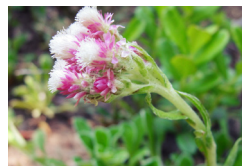

Pussytoes

Botanical Name: Antennaria spp.
Average Height: 15 cm
Average Spread: 30 cm
Sun Exposure: Full sun
Flower Colour: White or pink
Flowering time: Late Spring to Early Summer
Foliage Colour: Silver
Zone: 3