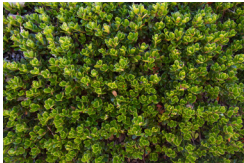

Bearberry

Botanical Name: *Arctostaphylos uva-ursi*
Average Height: 10-15 cm
Average Spread: 30-60 cm
Sun Exposure: Full sun to full shade
Flower Colour: Pink/white
Flowering time: Spring
Foliage Colour: Green
Zone: 2