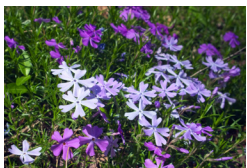

Creeping Phlox

Botanical Name: *Phlox subulata spp.*
Average Height: 15 cm
Average Spread: 50 cm
Sun Exposure: Full sun to part shade
Flower Colour: Varies
Flowering time: Spring to Summer
Foliage Colour: Dark green
Zone: 3