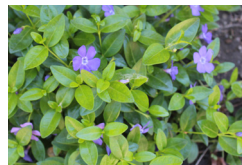

Periwinkle

Botanical Name: Vinca spp.
Average Height: 10 cm
Average Spread: 60 cm
Sun Exposure: Part sun to full shade
Flower Colour: Lavender
Flowering time: Late spring
Foliage Colour: Green or variegated
Zone: 3