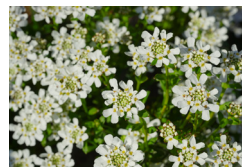

Iberis

Botanical Name: *Iberis sempervirens*
Average Height: 25 cm
Average Spread: 60 cm
Sun Exposure: Full sun
Flower Colour: White
Flowering time: Summer
Foliage Colour: Green
Zone: 3

Zone Information:

- Zone 1 – Can survive below -45.6° Celsius
- Zone 2 – Can survive up to -42.7° Celsius
- Zone 3 – Can survive up to -39.9° Celsius
- Zone 4 – Can survive up to -34.4° Celsius; requires a sheltered location