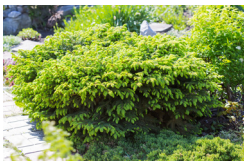

Birds Nest Spruce

Botanical Name: *Picea abies 'Nidiformis'*
Average Height: 1 m
Average Spread: 1 m
Sun Exposure: Full sun to partial shade
Foliage Colour: Green
Zone: 3