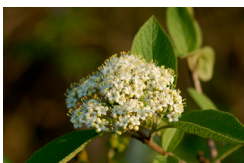

Cranberry (Nannyberry, Wayfaring Tree, Cranberry)

Botanical name: *Viburnum* spp.
Average Height: 90cm – 4.5 meters
Average Spread: 60 cm – 3 meters
Sun Exposure: Full sun to part shade
Flower Color: Varies – usually white
Blooming time: Late Spring
Foliage color: Green
Zone: 3