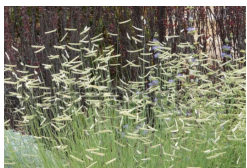

Globe Thistle

Botanical name: *Echinops spp*
Average Height: 100 cm
Average Spread: 60 cm
Sun Exposure: Full sun
Flower Color: Blue
Blooming time: Summer
Foliage color: Light green
Zone: 3

Creeping Phlox

Botanical Name: *Phlox subulata spp.*
Average Height: 15 cm
Average Spread: 50 cm
Sun Exposure: Full sun to part shade
Flower Colour: Varies
Flowering time: Spring to Summer
Foliage Colour: Dark green
Zone: 3

Goldenrod

Botanical Name: *Solidago*
Average Height: 38 cm
Average Spread: 60 cm
Sun Exposure: Full sun to part shade
Flower Colour: Yellow
Flowering time: Late summer
Foliage Colour: Green
Zone: 3

Eyelash Grass