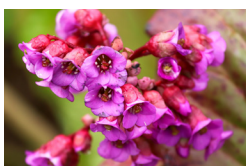

Bergenia
Botanical name: Bergenia cordifolia
Average Height: 30-50 cm
Average Spread: 30-60 cm
Sun Exposure: Part sun to shade
Flower Color: Pinks
Blooming time: Spring
Foliage color: Glossy green
Zone: 3

Zone Information:
Zone 1 - Can survive below -45.6° Celsius
Zone 2 - Can survive up to -42.7° Celsius
Zone 3 - Can survive up to -39.9° Celsius
Zone 4 - Can survive up to -34.4° Celsius;
requires a sheltered location