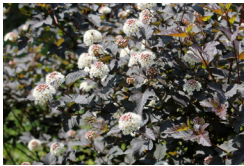

Ninebark

Botanical Name: *Physocarpus opulifolius*
Average Height: 1 - 2 m
Average Spread: 1 - 2 m
Sun Exposure: Full sun
Flower Colour: White
Flowering time: Early summer
Foliage Colour: Varies
Zone: 3