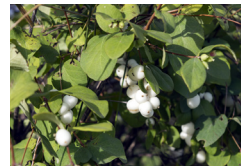

Snowberry

Botanical Name: *Symphoricarpos albus*
Average Height: 1.5 m
Average Spread: 1.9 m
Sun Exposure: Full sun to full shade
Flower Colour: Pink
Flowering time: Early summer
Foliage Colour: Bluish-green
Zone: 2