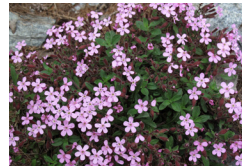

Rock Soapwort

Botanical Name: Saponaria ocymoides
Average Height: 15 cm
Average Spread: 45 cm
Sun Exposure: Full sun
Flower Colour: Pink
Flowering time: Late Spring
Foliage Colour: Green
Zone: 2