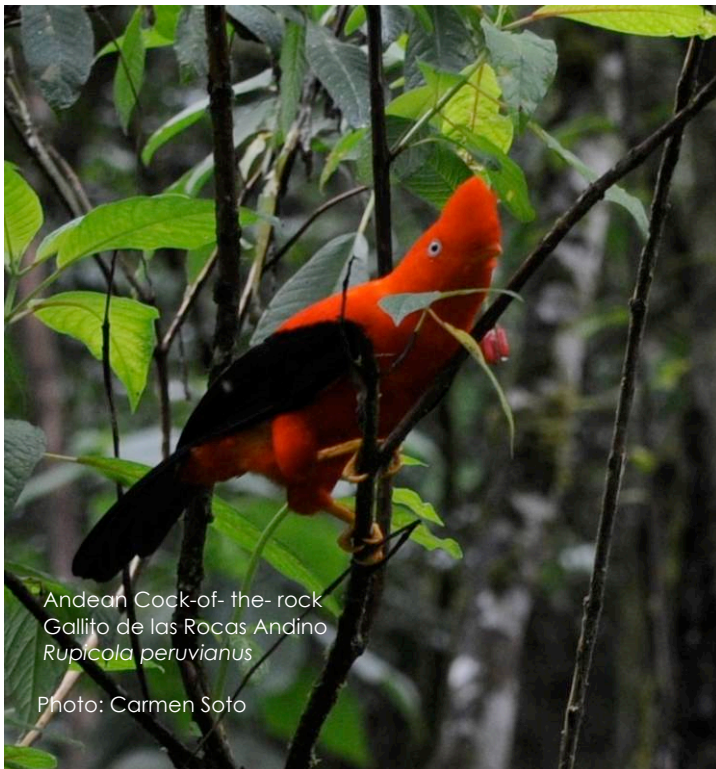

Brachionidium ephemerum Luer & Hirtz
 Photo: Carmen Soto

BIRDWATCHING

Along Trail II of the orchid garden, a pair of blue banded toucaettes (*Aulacorhynchus coeruleicinctis*) were sighted (a male and a female), sitting on a "toroc" tree (*Cecropia tacuna*); this bird belongs to the *Ramphastidae* family and lives on the west side of South America.

Aulacorhynchus coeruleicinctis
Blue-banded Toucanet
Tucancillo de Franja Celeste

Andean Cock-of-the-rock
 Gallito de las Rocas Andino
Rupicola peruvianus

Photo: Carmen Soto

From the 1st to the 31st of October, between 6:00 am and 17:00, three specimens (one male and two females) of the Andean Cock of the Rock (*Rupicola peruvianus*) were observed eating fruits of different plant species on the following areas of Inkaterra Machu Picchu Pueblo Hotel: orchid trails, reception building, lobby, main dining room, room blocks from 20 to 90, sacred rock, camping area, tea house and Andean bear rescue centre. This species, member of the *Cotingidae* family, can be found on the cloud forests; the male can be easily identified by its beautiful bright red/orange colour.

Andean Cock-of-the-rock
Gallito de las Rocas Andino, Tunki
Rupicola peruvianus

From the 1st to the 31st of October, between 6:00 am and 18:00 pm several specimens of Andean Motmot (*Momotus aequatorialis*) were spotted on the following areas of the hotel orchid trails, reception building, lobby, main dining room, room blocks from 20 to 90, sacred rock, camping area, tea house and Andean bear rescue centre. This species belongs to the *Momotidae* family and has a characteristic tail that has a racket shape that swings like a pendulum.