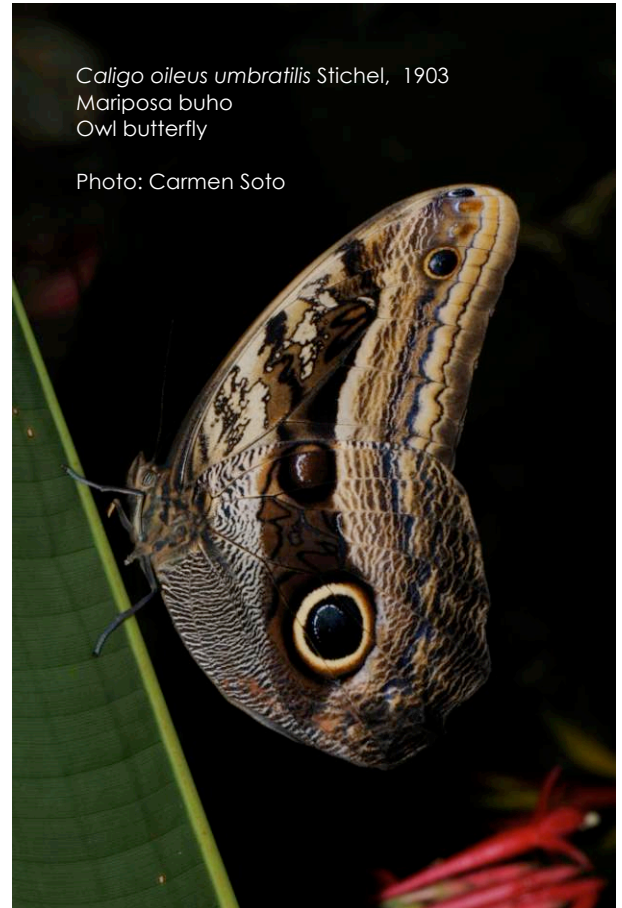

Aulacorhynchus coeruleicinctis
Blue-banded Toucanet
Tucancillo de Franja Celeste

Andean Cock-of-the-rock
 Gallito de las Rocas Andino
Rupicola peruvianus

Photo: Carmen Soto

From the 1st to the 31st of October, between 6:00 am and 17:00, three specimens (one male and two females) of the Andean Cock of the Rock (*Rupicola peruvianus*) were observed eating fruits of different plant species on the following areas of Inkaterra Machu Picchu Pueblo Hotel: orchid trails, reception building, lobby, main dining room, room blocks from 20 to 90, sacred rock, camping area, tea house and Andean bear rescue centre. This species, member of the *Cotingidae* family, can be found on the cloud forests; the male can be easily identified by its beautiful bright red/orange colour.

Andean Cock-of-the-rock
Gallito de las Rocas Andino, Tunki
Rupicola peruvianus

From the 1st to the 31st of October, between 6:00 am and 18:00 pm several specimens of Andean Motmot (*Momotus aequatorialis*) were spotted on the following areas of the hotel orchid trails, reception building, lobby, main dining room, room blocks from 20 to 90, sacred rock, camping area, tea house and Andean bear rescue centre. This species belongs to the *Momotidae* family and has a characteristic tail that has a racket shape that swings like a pendulum.

PIERIDAE/COLIADINAE

Phoebis sennae

marcellina Cramer, 1777

RIODINIDAE/EUSELASINAE/STYGINE

Stix infernalis Staudinger, 1876

RIODINIDAE/RIODININAE/RIODININI

Chorinea sylphina (Bates, 1868)

Caligo oileus umbratilis Stichel, 1903