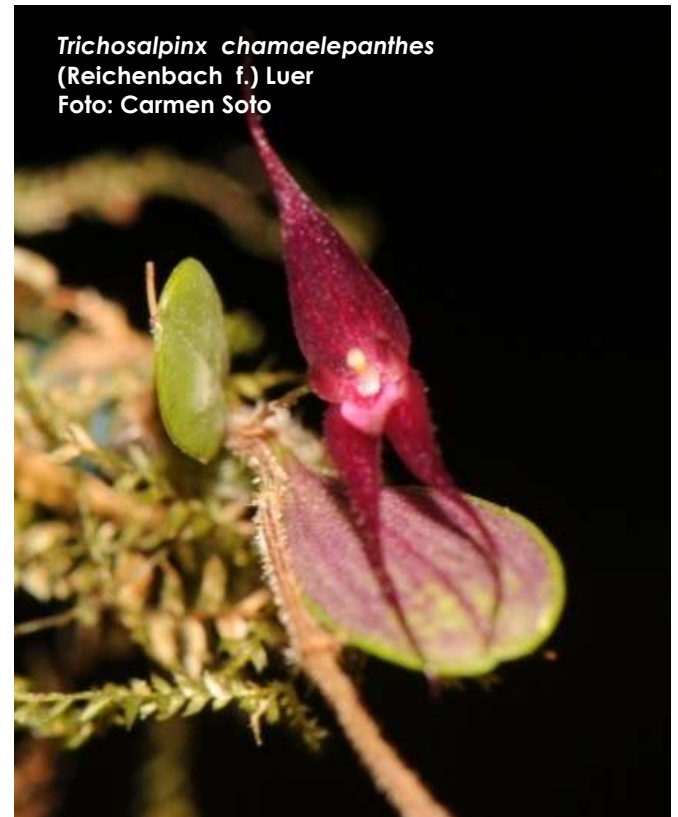

Stelis sp.1

Stelis sp.2

Stellilabium pogonostalix (Reichenbach f.) Garay & Dunsterville. "Orquídea mosquito"
 "Mosquito orchid"

Stenia angustilabia Bennett & Christenson

Sudamerlycaste fimbriata (Poeppig & Endlicher) Archila

Sudamerlycaste locusta (Reichenbach f.) Archila

Telipogon bowmanii Reichenbach f.

Telipogon sp.1, VAR. NOV.

Trichoceros antennifer (Humboldt & Bonpland) Kunth N. R.

***Maxillaria longipetala* Ruiz & Pavón**
Foto: Carmen Soto

***Prosthechea farfanii* Dodson & Bennett**
Foto: Carmen Soto

Trichosalpinx arbuscula (Lindley) Luer
Trichosalpinx chamaelepanthes (Reichenbach f.) Luer
Trichosalpinx ligulata Luer & Hirtz
Trichosalpinx aff. memor (Reichenbach f.) Luer
Trichosalpinx patula Luer
Trichosalpinx sp.2
Xylobium bractescens (Lindley) Kraenzlin
Xylobium elatum Rolfe
Xylobium subintegrum Schweinfurth
Xylobium variegatum (Ruiz & Pavón) Garay & Dunsterville
Zootrophion aff. dayanum (Reichenbach f.) Luer

BIRD WATCHING

On November 29, the Explorer Guides Team of Inkaterra Machu Picchu Pueblo Hotel were doing a birdwatching training exercise preparing for the Birding Rally Challenge, as they were walking through the orchid trail they observed two migratory birds a Swainson's Thrush (*Catharus ustulatus*) and the Summer Tanager (*Piranga rubra*). During this exercise one of the Explorer Guides, Jose Lavilla, recognised a species that was not registered for the area of the Historic Sanctuary of Machu Picchu, a Ruddy Quail-Dove (*Geotrygon montana*)