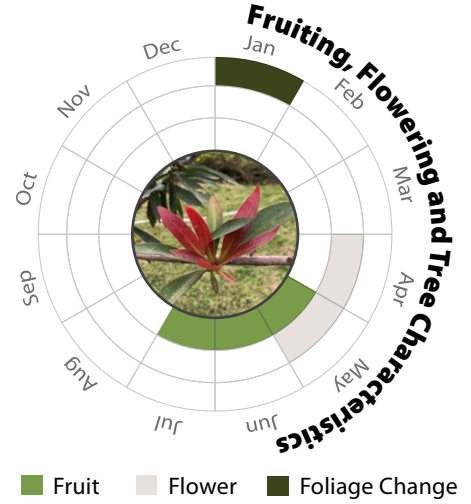

Elaeocarpus japonicus
日本杜英

Recommended Street Types

General Information

Native Exotic Evergreen Deciduous Partial Shade Full Sun

Family: ELAEOCARPACEAE **Heat Tolerance:** Moderate
Special Properties : Crown naturally layered in symmetrical tiers; Fruits and flower nectar are attractive to wildlife

- Propagation to Seedling
- Sapling to Semi-mature
- Mature
- Senescence

Feature

Ecological Value	Ornamental	Shade Cast

Special Maintenance Requirements

- Crown lifting may be required in sapling to semi-mature phase