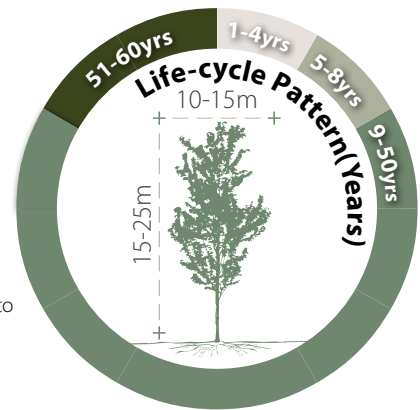

Elaeocarpus japonicus
日本杜英

Recommended Street Types

General Information

Native Exotic Evergreen Deciduous Partial Shade Full Sun

Family: ELAEOCARPACEAE **Heat Tolerance:** Moderate
Special Properties : Crown naturally layered in symmetrical tiers; Fruits and flower nectar are attractive to wildlife

- Propagation to Seedling
- Sapling to Semi-mature
- Mature
- Senescence

Feature

Ecological Value	Ornamental	Shade Cast

Special Maintenance Requirements

- Crown lifting may be required in sapling to semi-mature phase