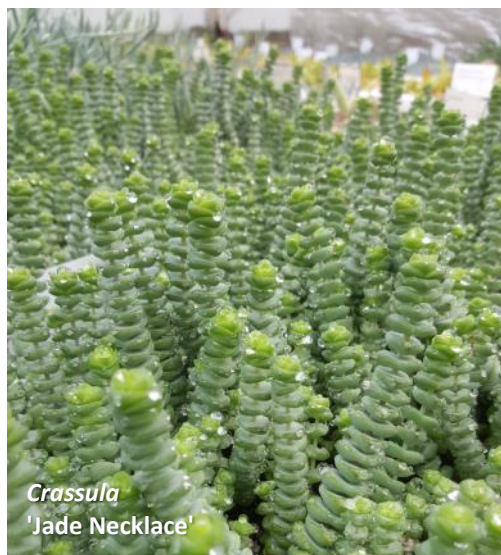

Plant Name	Common Name	Flower Details		$		
		Color	Period			
Succulents						
Ceropegia linearis	String of Needles	pale mauve	Mar-May	$5.99	E PF L	IP
Crassula dubia	Silver Crassula	red	Dec-Mar	$5.99	E SUL	SH1
Crassula 'Isabella'	Crassula Isabella	yellow	Jul-Oct	$5.99	E SUL	GC
Crassula 'Jade Necklace'	Jade Necklace Vine	pale pink	Feb-Apr	$5.99	E SUL	GC
Crassula muscosa	Watch Chain Crassula	yellow green	Dec-Jun	$5.99	E PS L	SH2
Crassula perforata	String of Buttons	pale yellow	Aug-Nov	$5.99	E SUL	SH2
Crassula rogersi 'Green Bobbles'	Crassula Green Bobbles	cream	Jul-Oct	$5.99	E SUL	SH2
Delosperma algoense	Ice Plant	pink	Nov-Mar	$5.99	E SUL C2	SH0
Echeveria affinis 'Chocolate'	Chocolate Echeveria	orange	Dec-Feb	$5.99	E SUM	R
Kalanchoe pumila 'Quicksilver'	Mini Kala	pink	Sep-Oct	$5.99	E SUS	SH1
Kalanchoe uniflora 'Freedom Bells'	Kalanchoe Freedom Bells	red	Jul-Oct	$5.99	E PF S	SH1
Mesembryanthemum crystallinum 'Mauve'	Mauve Pig Face	mauve	Oct-Feb	$5.99	E PS MC1	GC
Mesembryanthemum crystallinum 'Rainbow'	Rainbow Pink Pigface	deep pink	Nov-Feb	$5.99	E PS MC1	GC
Mesembryanthemum crystallinum 'White Sun'	White Sun	white	Oct-Feb	$5.99	E PS MC1	GC
Sedum adolphii 'Golden Glow'	Golden Stonecrop	pinkish	Sep-Nov	$5.99	E SUL	GC
Sedum 'Bronze Delight'	Bronze Sedum	pale yellow	Sep-Nov	$5.99	E SUL	GC
Sedum caudicicola 'Lidakense'	Japanese Rock Sedum	pink	Jan-Apr	$5.99	E PS H	R
Sedum 'Dazzleberry'	Raspberry Sedum	cherry red	Jan-Feb	$5.99	D PS H	GC
Sedum 'Gold Mound'	Golden Stonecrop	golden yellow	Oct-Nov	$5.99	E PS H	GC
Sedum hakonense 'Chocolate Ball'	Sedum Chocolate Ball	yellow	Jan-Apr	$5.99	D PS H	GC
Sedum 'Lime Zinger'	Lime Sedum	pink		$5.99	E PS M	GC
Sedum telephium 'Postman's Pride' Not for WA	Postmans Sedum	deep pink	Jan-Apr	$5.99	E PS H	SH2