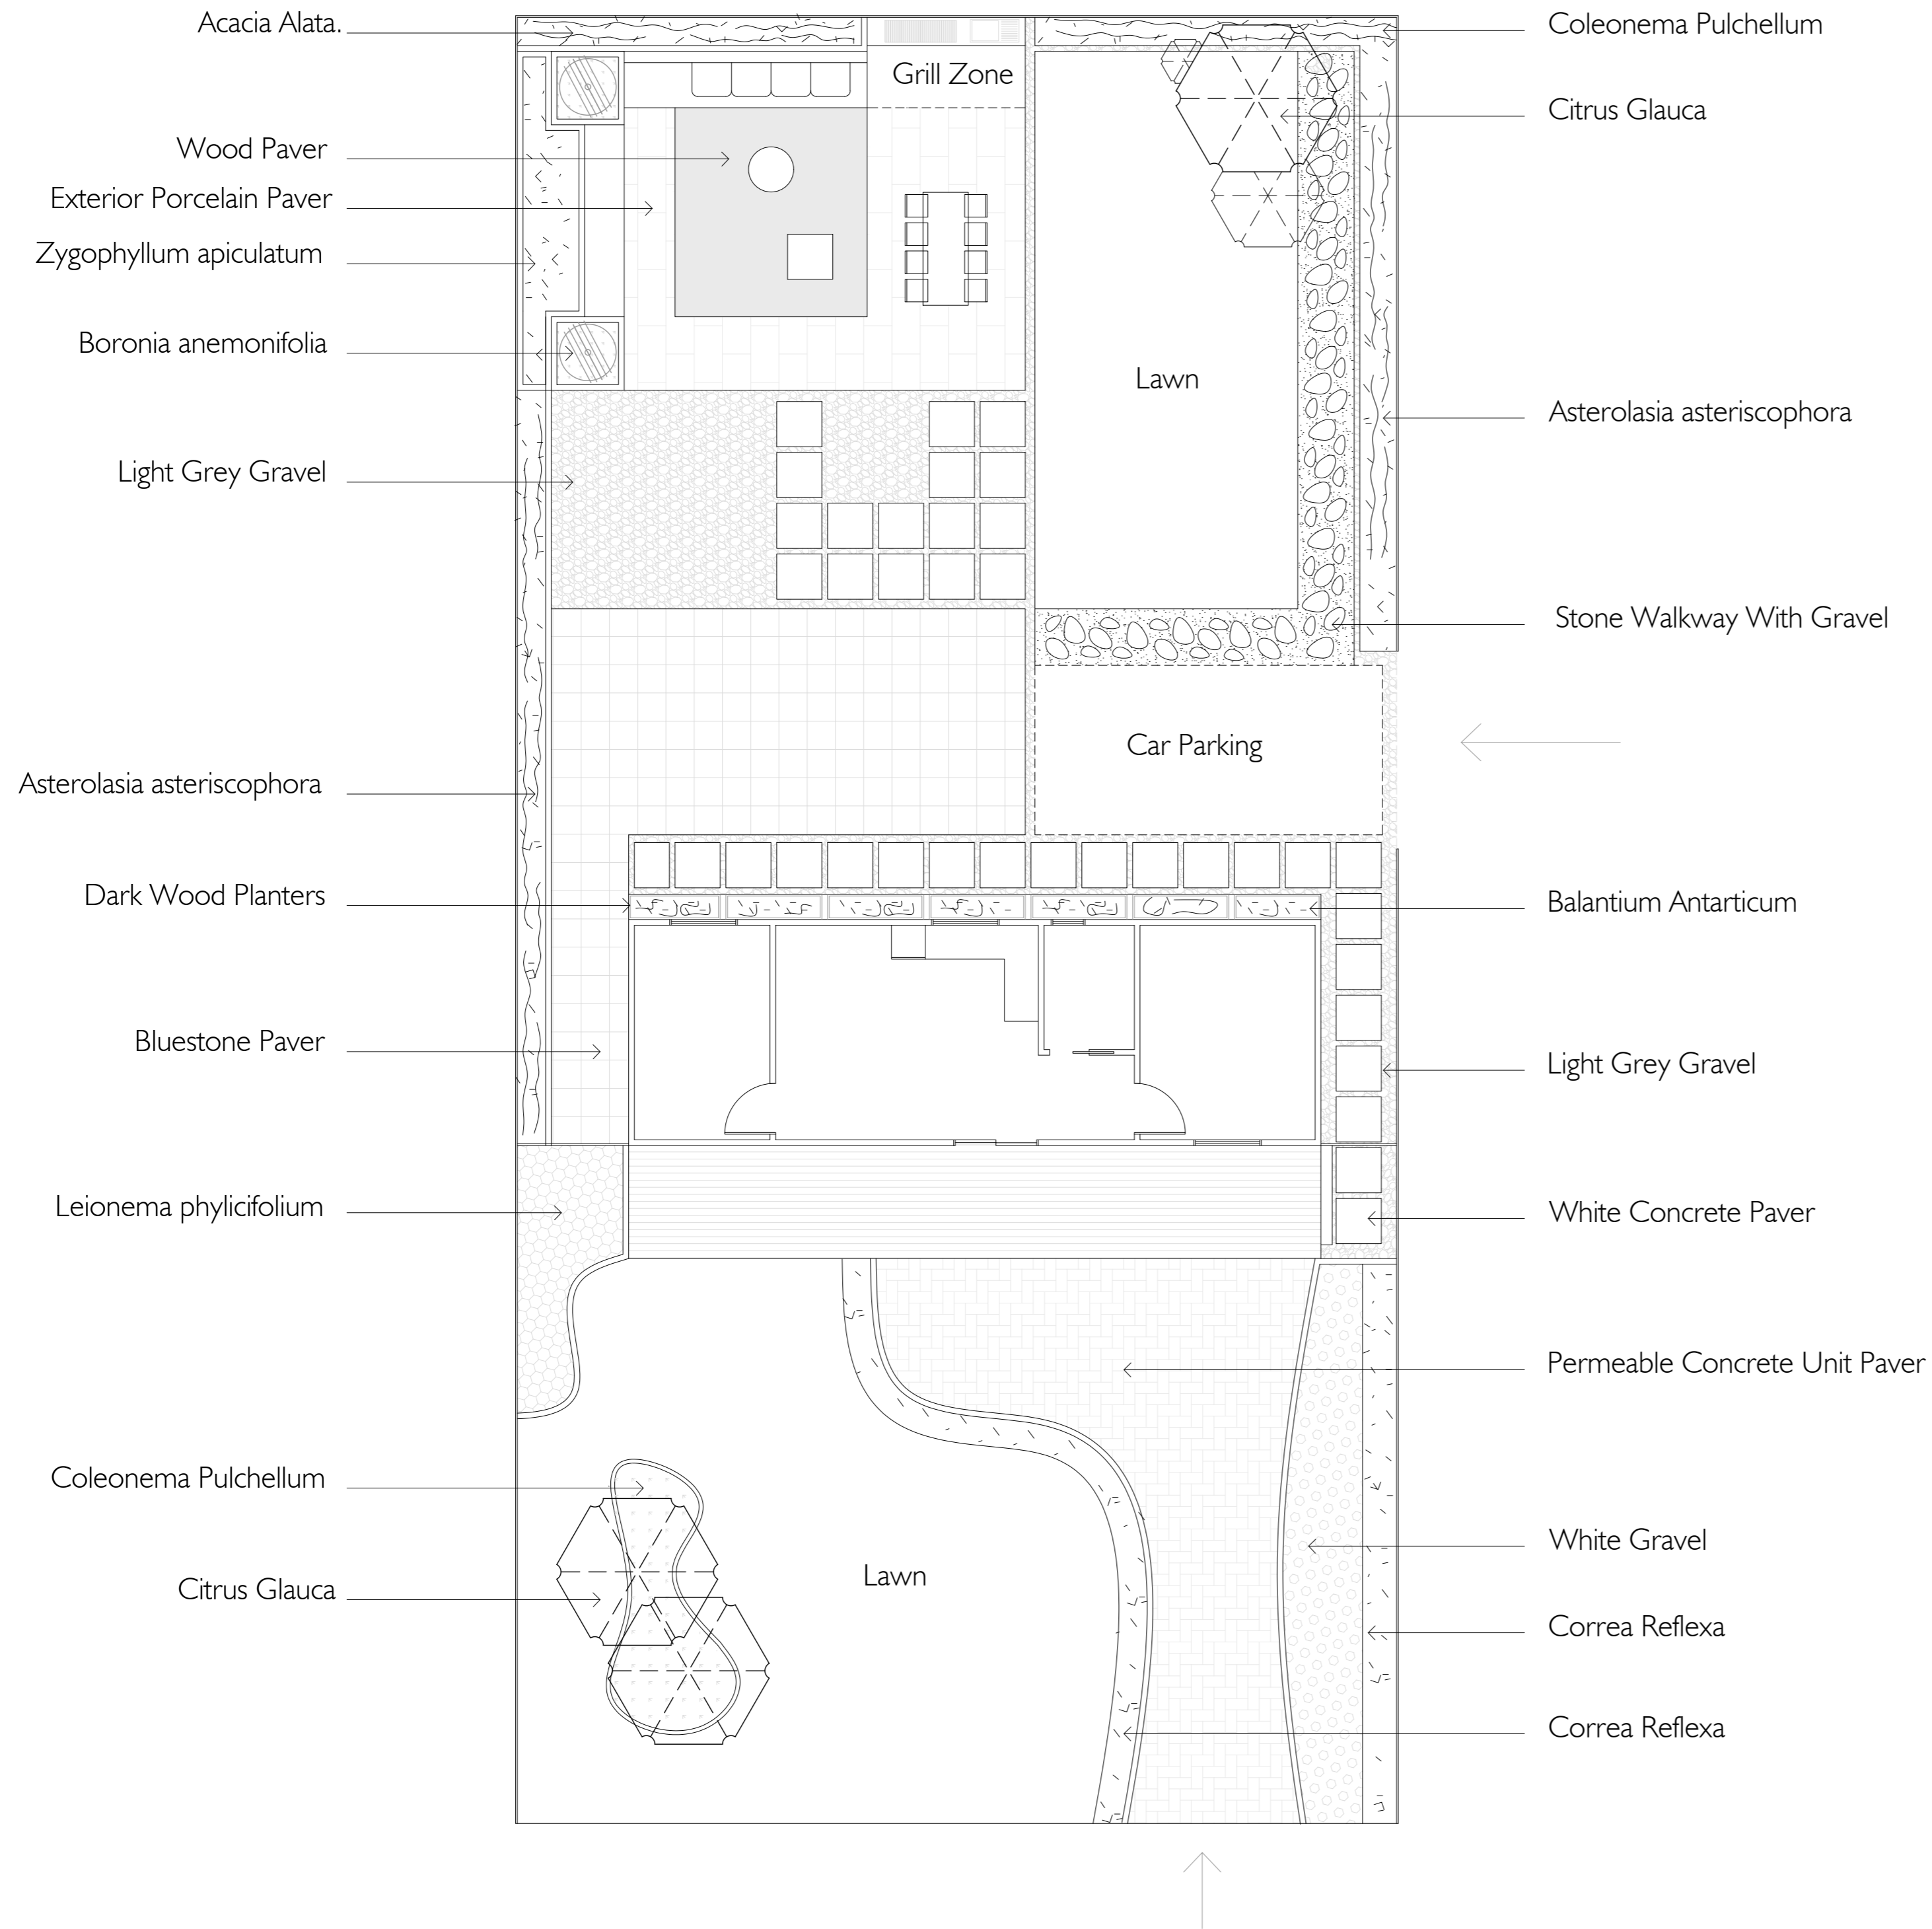

LANDSCAPE DESIGN

LOT 3

LOT 3 - 500 mts2

Vegetation

5	Citrus Glauca	3 mts. high
21	Balantium Antarticum	0.4 mts. high
20	Coleonema Pulchellum	0.6 mts. high
12	Leionema phylicifolium	0.6 mts. high
32	Correa Reflexa	0.4 mts. high
8	Acacia Alata.	0.6 mts. high
10	Zygophyllum apiculatum	0.3 mts. high
2	Boronia anemonifolia	0.5 mts. high
32	Asterolasia asteriscophora	0.7 mts. high

LANDSCAPE DESIGN

LOT 2

Vegetation		
4	Citrus Glauca	3 mts. high
18	Balantium Antarcticum	0.4 mts. high
12	Coleonema Pulchellum	0.6 mts. high
12	Leionema phylicifolium	0.6 mts. high
10	Correa Reflexa	0.4 mts. high
8	Acacia Alata.	0.6 mts. high
10	Zygophyllum apiculatum	0.3 mts. high
2	Boronia anemonifolia	0.5 mts. high
12	Asterolasia asteriscophora	0.7 mts. high