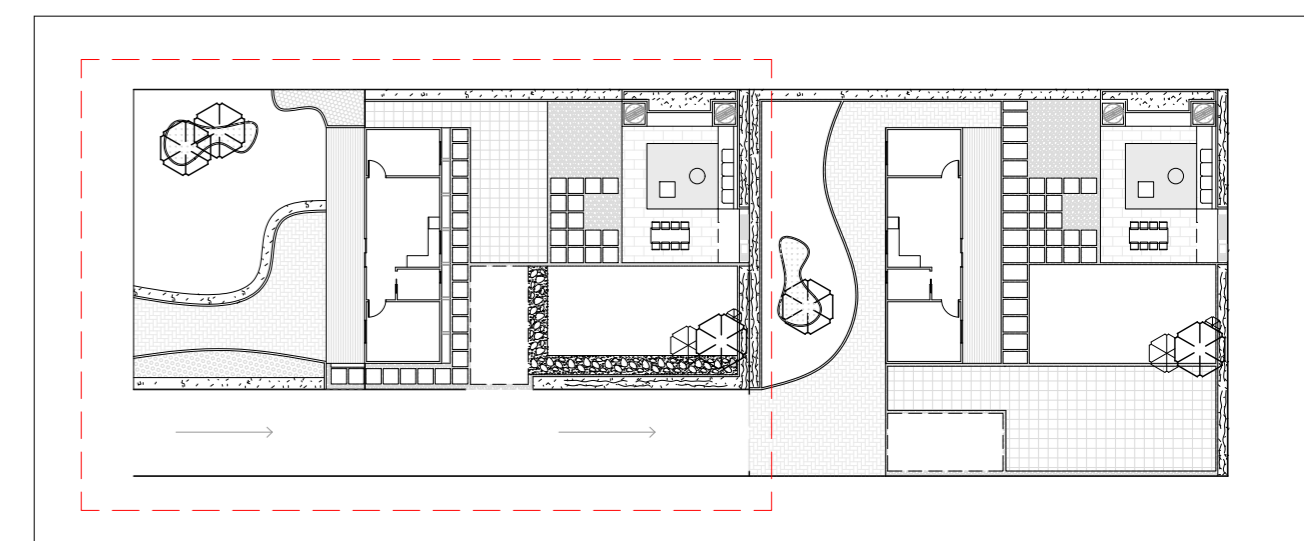

LANDSCAPE DESIGN

LOT 3

LOT 3 - 500 mts2

Vegetation

5	Citrus Glauca	3 mts. high
21	Balantium Antarticum	0.4 mts. high
20	Coleonema Pulchellum	0.6 mts. high
12	Leionema phylicifolium	0.6 mts. high
32	Correa Reflexa	0.4 mts. high
8	Acacia Alata.	0.6 mts. high
10	Zygophyllum apiculatum	0.3 mts. high
2	Boronia anemonifolia	0.5 mts. high
32	Asterolasia asteriscophora	0.7 mts. high

LANDSCAPE DESIGN

LOT 2

Vegetation		
4	Citrus Glauca	3 mts. high
18	Balantium Antarcticum	0.4 mts. high
12	Coleonema Pulchellum	0.6 mts. high
12	Leionema phylicifolium	0.6 mts. high
10	Correa Reflexa	0.4 mts. high
8	Acacia Alata.	0.6 mts. high
10	Zygophyllum apiculatum	0.3 mts. high
2	Boronia anemonifolia	0.5 mts. high
12	Asterolasia asteriscophora	0.7 mts. high