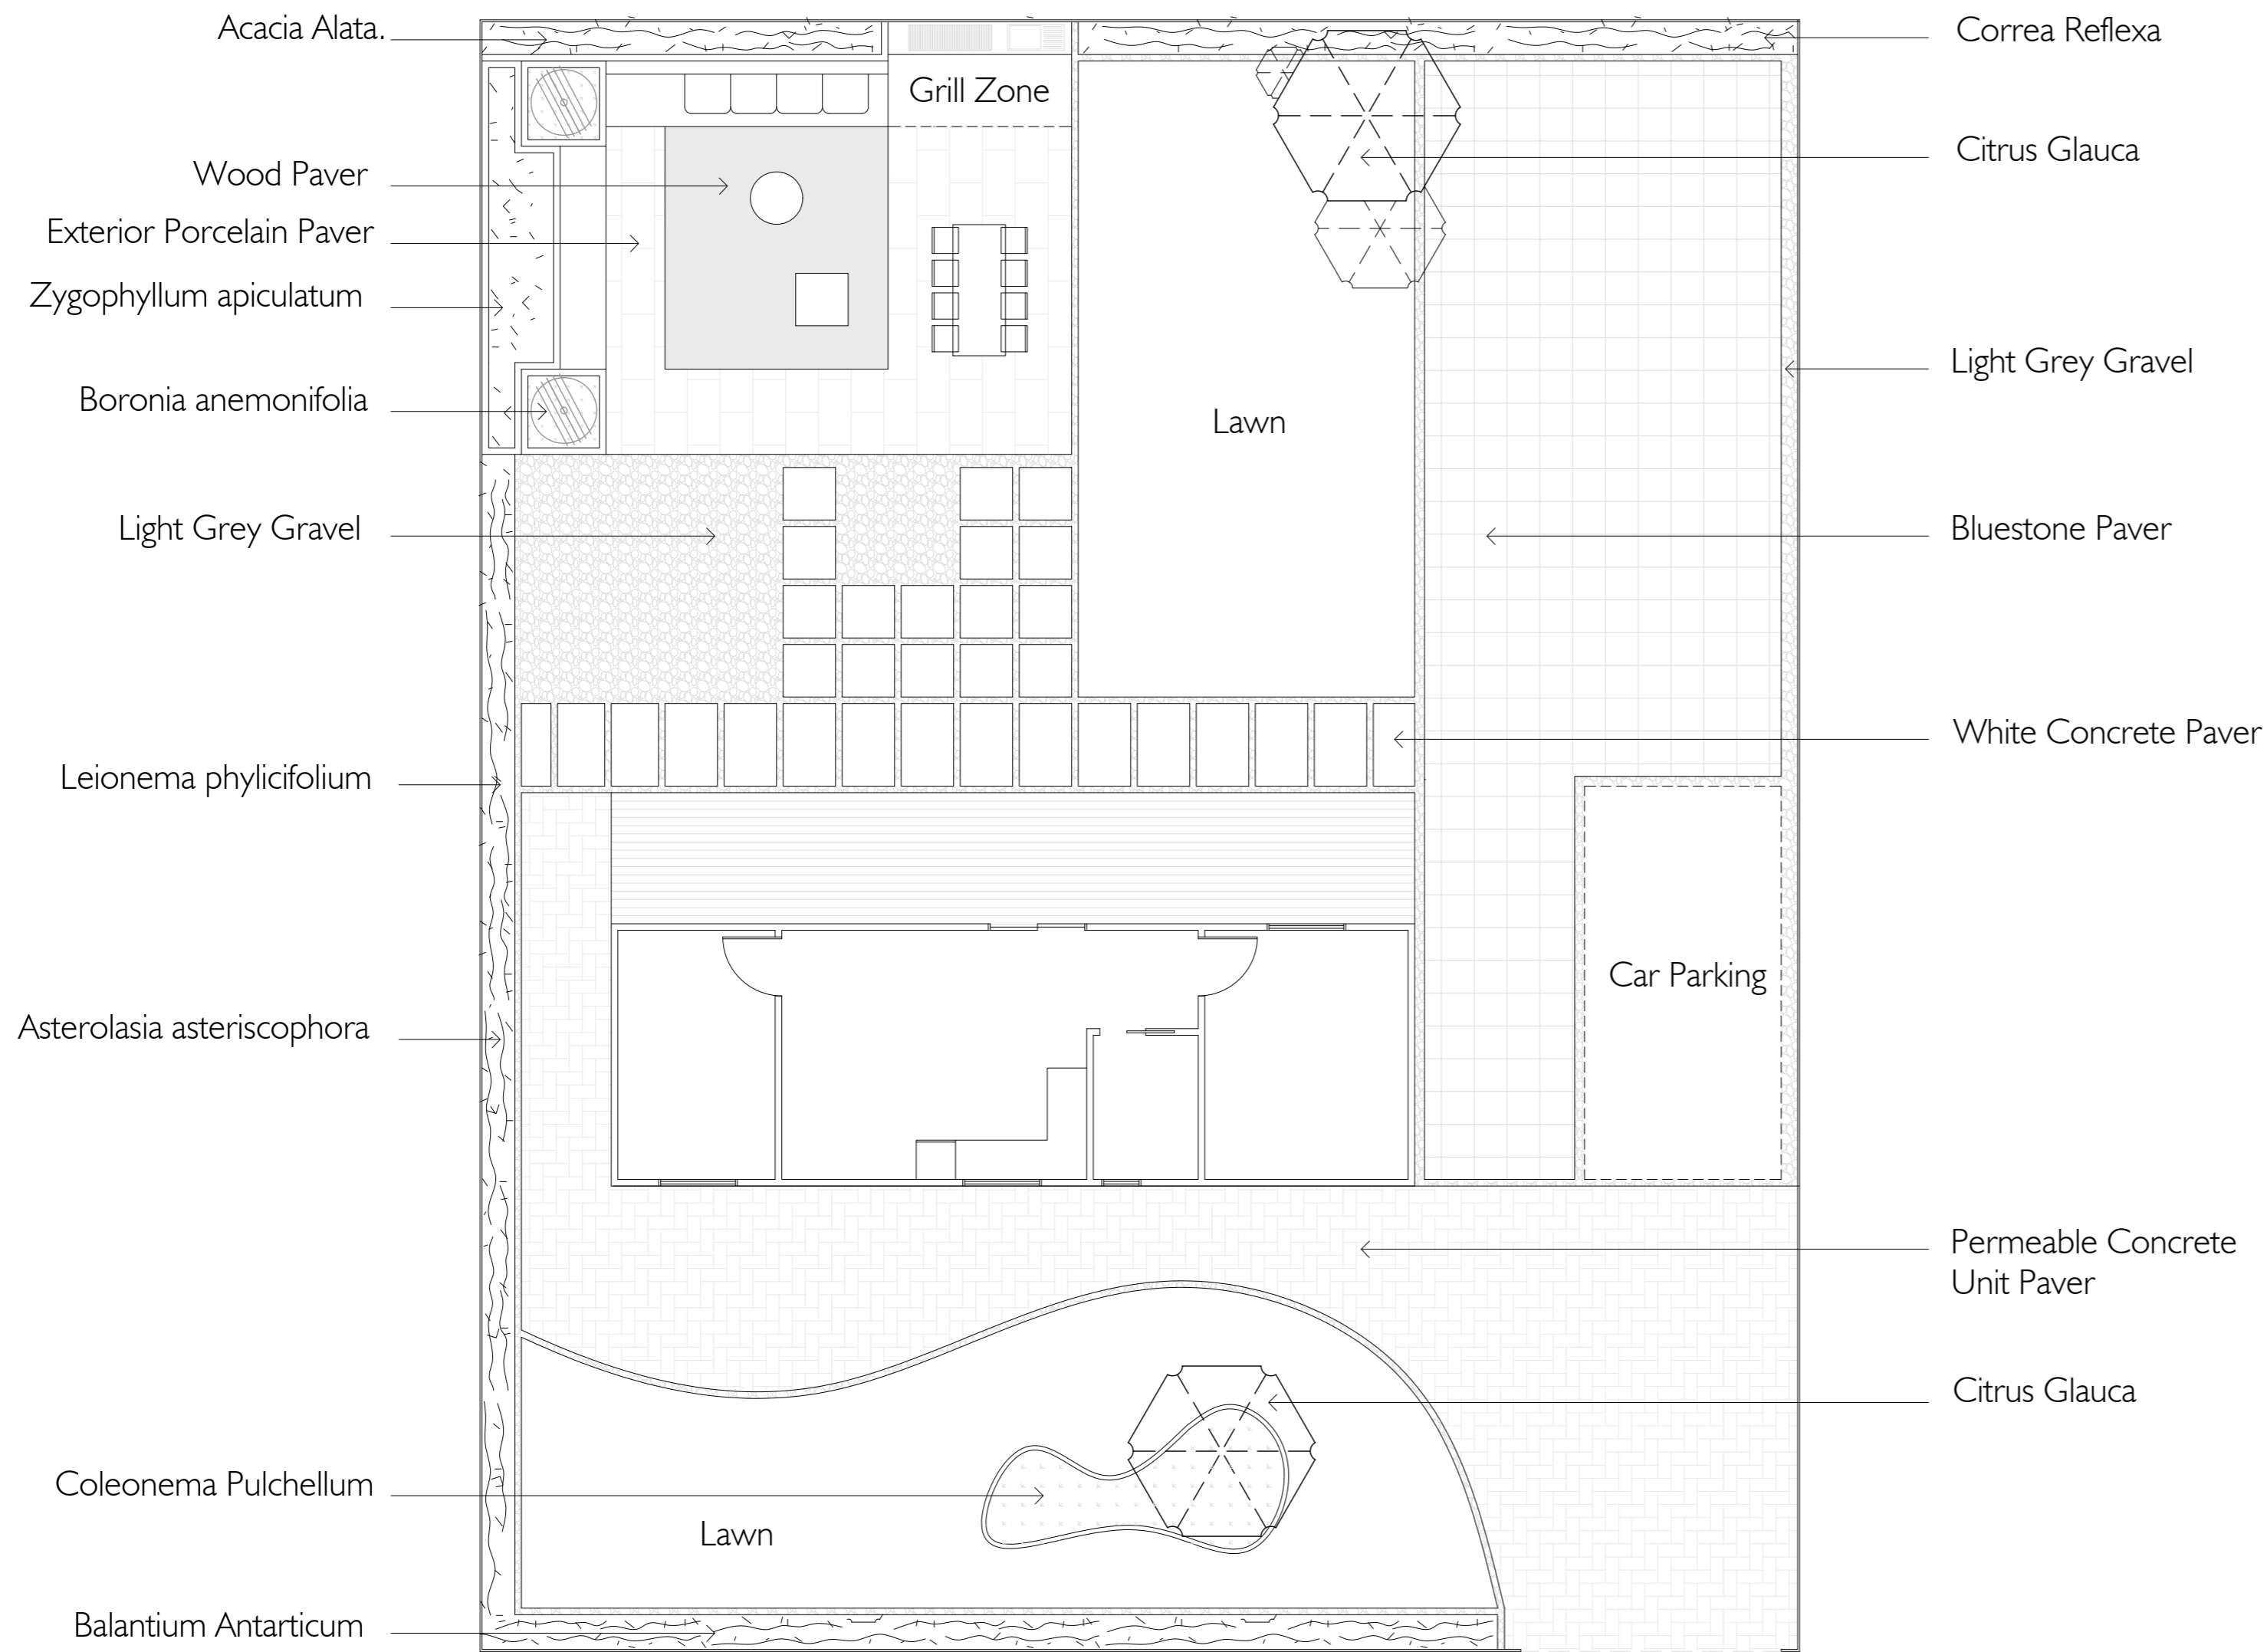

LANDSCAPE DESIGN

LOT 3

LOT 3 - 500 mts2

Vegetation

5	Citrus Glauca	3 mts. high
21	Balantium Antarticum	0.4 mts. high
20	Coleonema Pulchellum	0.6 mts. high
12	Leionema phylicifolium	0.6 mts. high
32	Correa Reflexa	0.4 mts. high
8	Acacia Alata.	0.6 mts. high
10	Zygophyllum apiculatum	0.3 mts. high
2	Boronia anemonifolia	0.5 mts. high
32	Asterolasia asteriscophora	0.7 mts. high

LANDSCAPE DESIGN

LOT 2

Vegetation		
4	Citrus Glauca	3 mts. high
18	Balantium Antarcticum	0.4 mts. high
12	Coleonema Pulchellum	0.6 mts. high
12	Leionema phylicifolium	0.6 mts. high
10	Correa Reflexa	0.4 mts. high
8	Acacia Alata.	0.6 mts. high
10	Zygophyllum apiculatum	0.3 mts. high
2	Boronia anemonifolia	0.5 mts. high
12	Asterolasia asteriscophora	0.7 mts. high