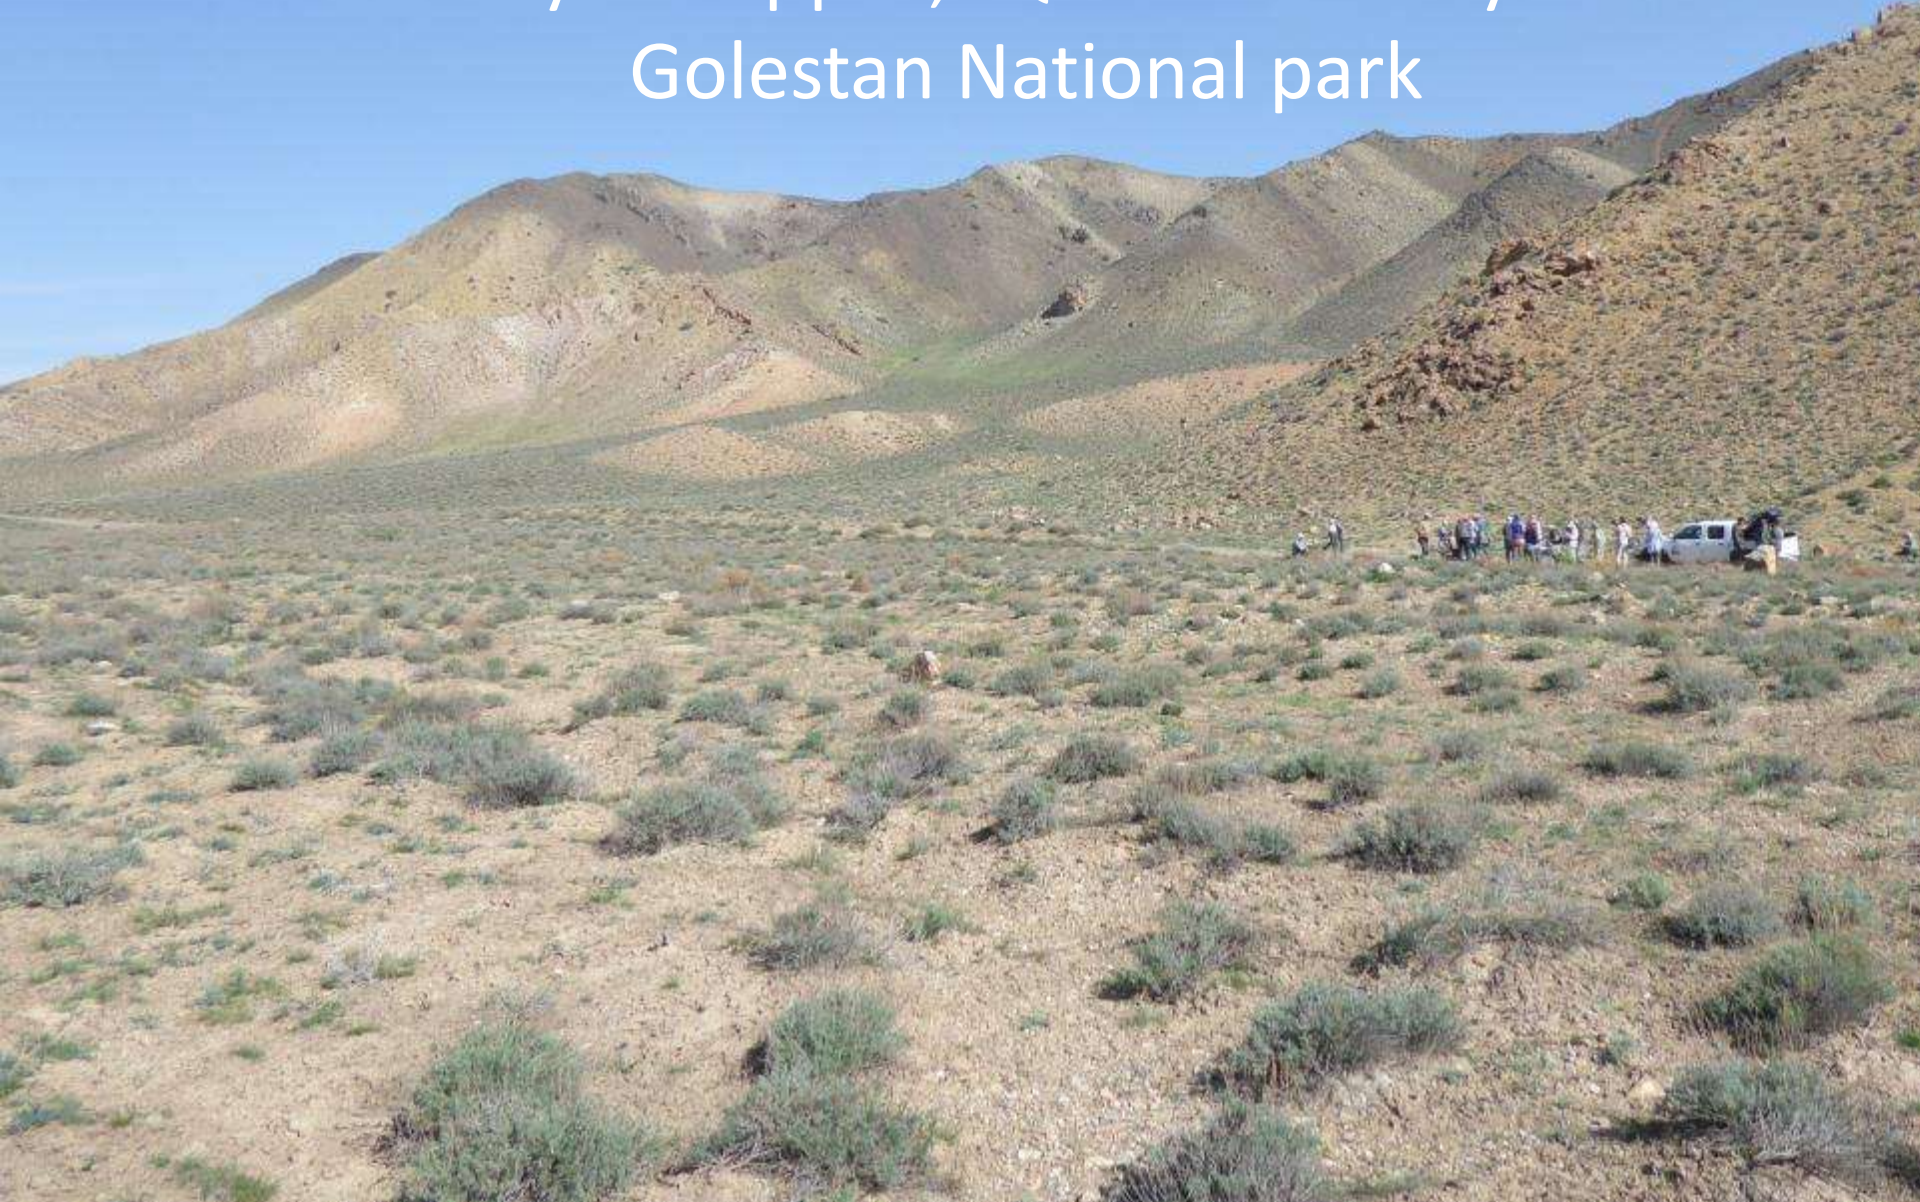

Cleome coluteoides - Golestan, Dasht hill side 1020m-2017.0420

*Cleome coluteoides* - Golestan, Dasht hill side 1020m-2017.0420

Cleome coluteoides - Golestan, Dasht hill side 1020m-2017.0420

*Colutea porphyrogramma* - Golestan, Dasht hill side 1020m-2017.0420

*Colutea porphyrogramma* - Golestan, Dasht hill side 1020m-2017.0420

Mirza Baylu steppes, Qarhoud valley 19 Avril  
Golestan National park

Urial (mouflons) - Mirza Baylu steppes-2017.0419

*Crambe cordifolia* subsp. *kotschyana* - Mirza Baylu steppes-2017.0419