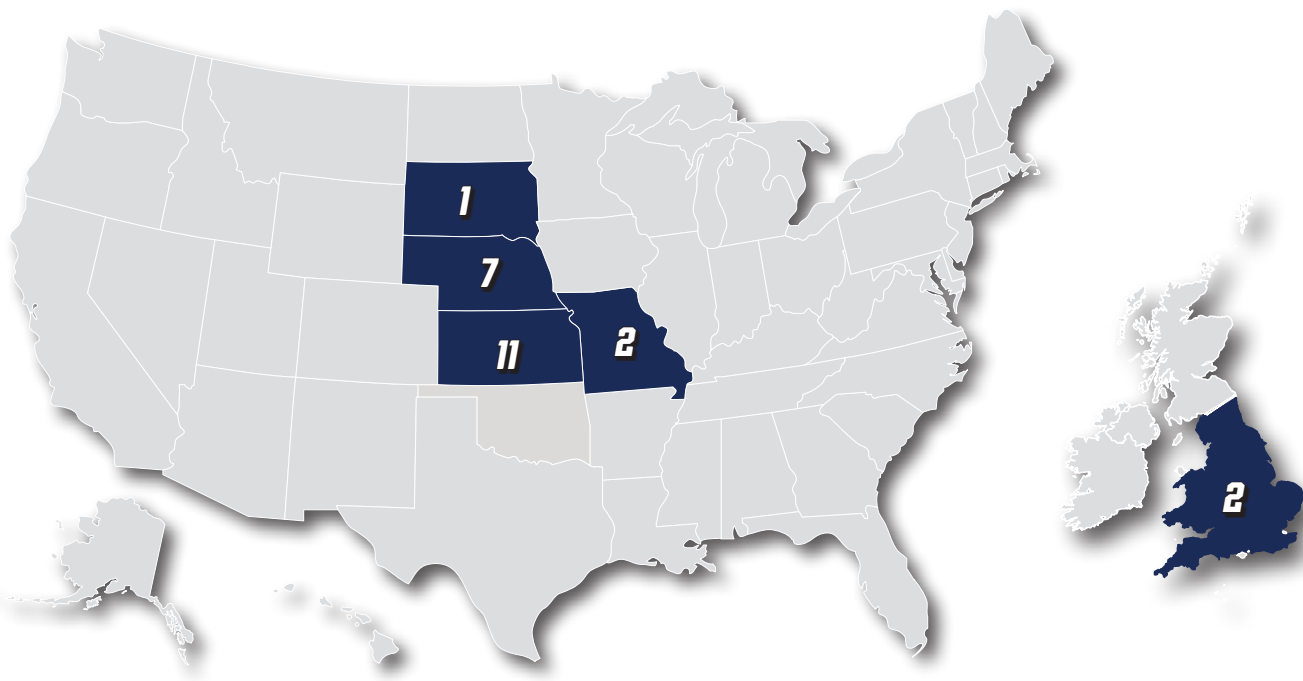

PRONUNCIATION GUIDE

Mattie Miano	Me-ah-no
Emily Munyer	Mun-yor
Mackenzie Menke	Men-key
Emily Michaelis	Muh-chay-lis

ICHABODS BY STATE

KANSAS (11)

Graycn Evans	Manhattan
Tera Lynch	Wichita
Taylor Bockover	Wichita
Josie Boyle	Baldwin City
Jadyn Allen	Wichita
Khloe Schuckman	Wichita
Emily Munyer	Shawnee
Emily Stone	Lawrence
Alyssa Kubick	Andover
Emily Michaelis	Wichita
Mattie Miano	Olathe