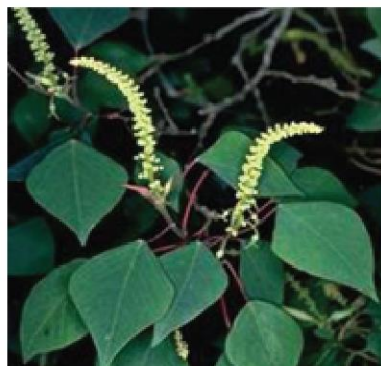

Contacts: nursery@noosalandcare.org or stonursery@noosalandcare.org
Ph: 07 5485 2468 or 0419 377 423

Nursery location and opening hours

Station Street, Pomona Q 4568
Tues to Fri 9.30am to 3.30pm / Sat 9am to 12pm

Tube Stock Prices (including GST)

Tubestock	$2.50
Tubestock – (Hoop & Kauri Pines and Citrus Trees)	$3.50
Super tubes - Bunya Pines, Hoop Pines & Native Wisteria	$4.50
Super tubes - Macadamia and Davidson Plum (Fruit Trees)	$6.50
Assorted advanced native species -	Prices as marked
Orders of 101 - 199	$2.25
Orders of 200 - 500	$1.85
Orders over 501	$1.65

** Members receive 10% - 20% discount on plants**

ABN: 73 315 096 794

January 2019