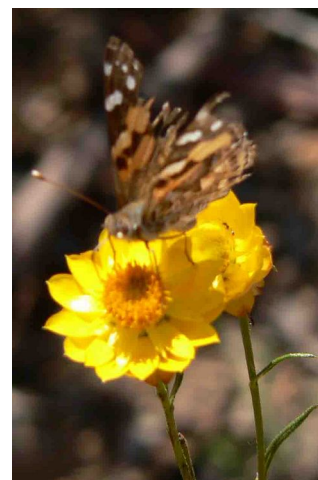

Wednesday Walk at Mulligan's Flat (south east) – 25 November 2009

The walk started from the park entrance on Amy Ackman Street, Forde. After walking up the Old Coach Road entry, we explored some of the grassland to the north but did not enter the Sanctuary Enclosure. We found a good array of grasses and grassland plants including *Caesia calliantha* which we have not seen at Mulligan's Flat before. There were lots of *Dichopogon fimbriatus* in flower. We then headed south to the bottom end of the reserve which is now surrounded by suburbs. It became hot very quickly so only covered a small area but found some interesting plants including *Cullen microcephalum*, *Xerochrysum viscosum*, *Cassinia hewsonia*, *Goodenia pinnatifida*, *Lotus australis* – all flowering or in bud. On our return, there were good displays of *Tricoryne elatior* and the *C. calliantha* flowers were open. We also found 3 shinglebacks and a Chough's nest, in a big old *Eucalyptus melliodora*.

Outside the Sanctuary fence Image by Jean Geue

Open woodland in southern end Image by Jean Geue

Chough's mud nest (centre) image by Jean Geue

Dichopogon fimbriatus Image by Roger Farrow

Dichopogon fimbriatus Image by Roger Farrow

Chrysocephalum apiculatum Image by Roger Farrow

Cassinia hewsoniae Image by Roger Farrow

Cassinia hewsoniae Image by Roger Farrow

Xerochrysum viscosum Image by Jean Geue

Goodenia hederacea Image by Jean Geue

Young seed of *Lissanthe strigosa* Image by Jean Geue

Chrysocephalum semipapposum Image by Jean Geue

Goodenia pinnatifida image by Roger Farrow

Goodenia pinnatifida Image by Jean Geue

Lotus australis Image by Jean Geue