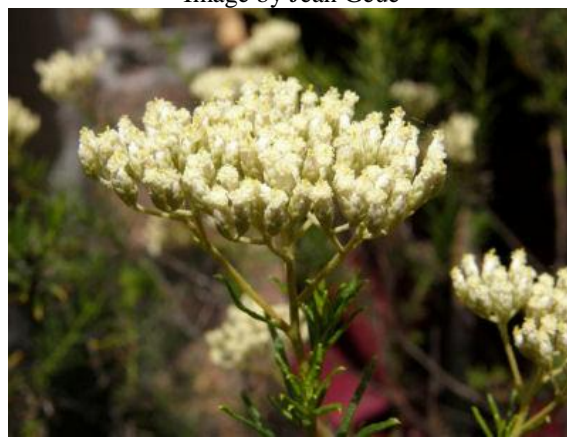

## Wednesday Walk in Kowen Travelling Stock Reserve (The Pound) – 23 January 2008

The Kowen TSR is on the Kings Highway between Queanbeyan and Bungendore (NSW). It is small but has an interesting array of plants and a good floral display in spring. It is open woodland with some fine specimens of *Eucalyptus bridgesiana*, *Eucalyptus nortonii* and *Eucalyptus rossii*. This year there was a good display of Blue Devils – *Eryngium rostratum* – and *Bursaria spinosa* ssp. *lasiophylla* and an unknown daisy bush was flowering (probably *Cassinia hewsoniae*). *Lotus australis*, *Calotis scabiosifolia* var. *integrifolia* and *Desmodium brachypodum* are found in the Reserve – plants not often seen on our walks.

*Eucalyptus rossii*  
Image by Jean Geue

*Eryngium rostratum*  
Image by Jean Geue

Lost in the *Bursaria spinosa* ssp. *lasiophylla*  
Image by Jean Geue

*Cassinia hewsoniae*  
Image by Christine Kendrick

*Mentha diemenica*  
Image by Christine Kendrick

Lunch under *Exocarpos cupressiformis*  
Image by Roger Farrow