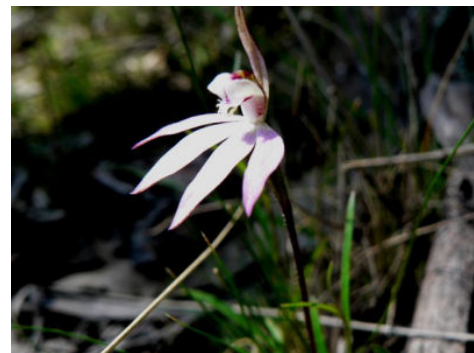

Wednesday Walk on the Bullen Range from Tidbinbilla Tracking Station – 22 September 2010

After a difficult start scaling the gate opposite the tracking station car park, we explored the lower slopes heading north and venturing into a few gullies. We mainly wanted to find *Acacia verniciflua* in flower and were eventually rewarded. There were many good displays of other flowers - *Hardenbergia violacea*, *Acacia buxifolia*, *Cryptandra amara* var. *longiflora*, *Petalochilus fuscatus*, *Daviesia genistifolia*, *Stypandra glauca*, to name a few. Other plants of interest were *Pomaderris betulina* ssp. *betulina*, *P. angustifolia*, *Hibbertia riparia*, *Persoonia rigida* (quite a few) and some wonderful trees, particularly *Eucalyptus rossii*, *E. polyanthemos* and *E. nortonii*.

All images by Roger Farrow

Acacia verniciflua

Cymbonotus preissianus

Cryptandra amara var. *longiflora*

Petalochilus fuscatus

Leucopogon fletcheri ssp. *brevisepalus*

Plant List for Walk on Bullen Range from Tidbinbilla Tracking Station – 6 May 2009 & 22 September 2010