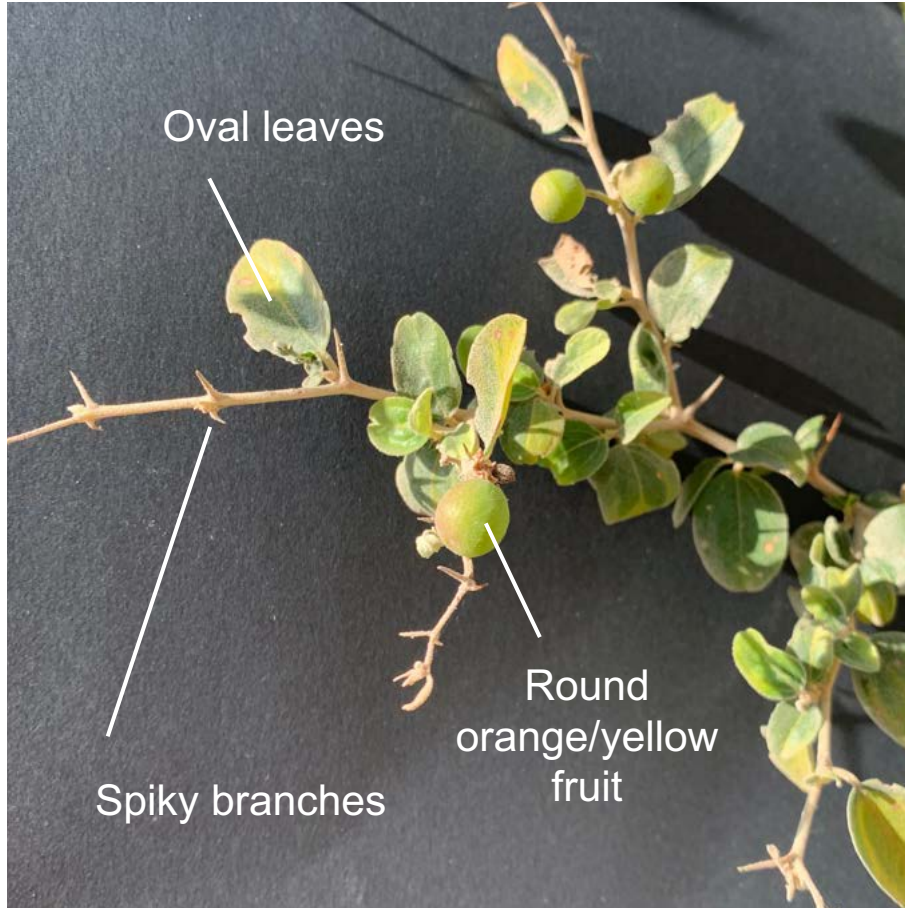

Emirates
Nature

WWF

EMIRATES NATURE - WWF

BEGINNERS GUIDE TO WILD PLANTS OF THE UAE

Sidr / Christ's Thorn Jujube

Ziziphus spina-christi  Mountains & Wadis

Ghaf / Khejri

Prosopis cineraria