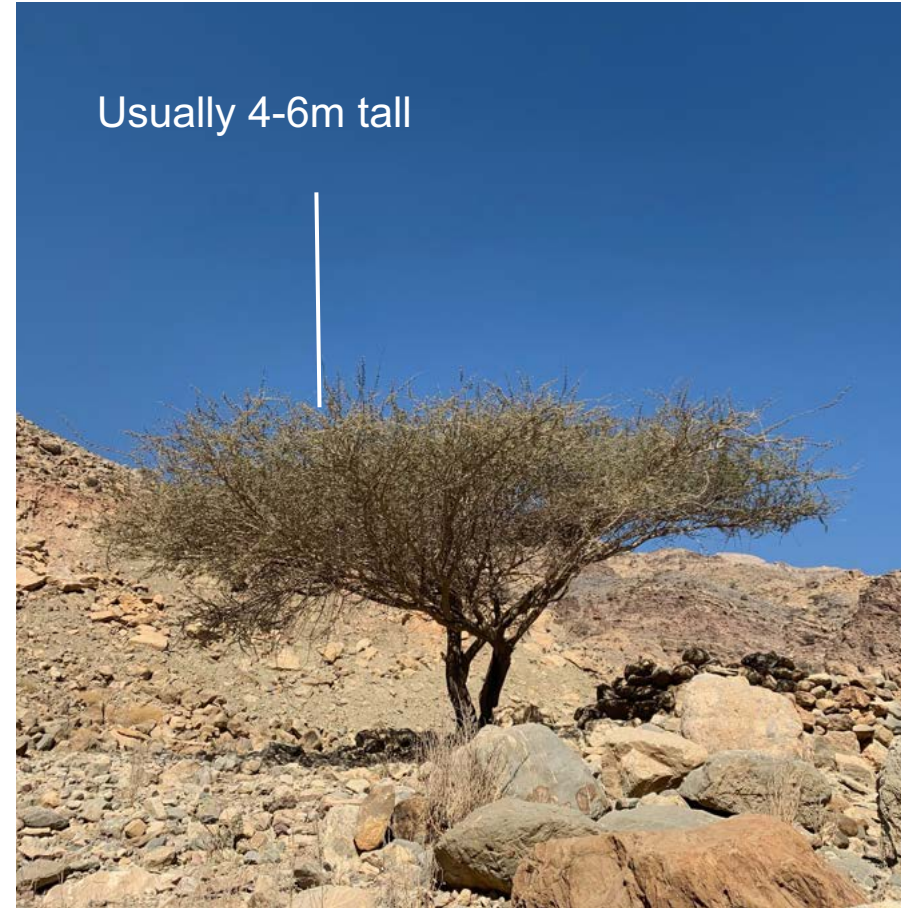

Umbrella Thorn

Vachellia tortilis

Scrubland

Mountains & Wadis