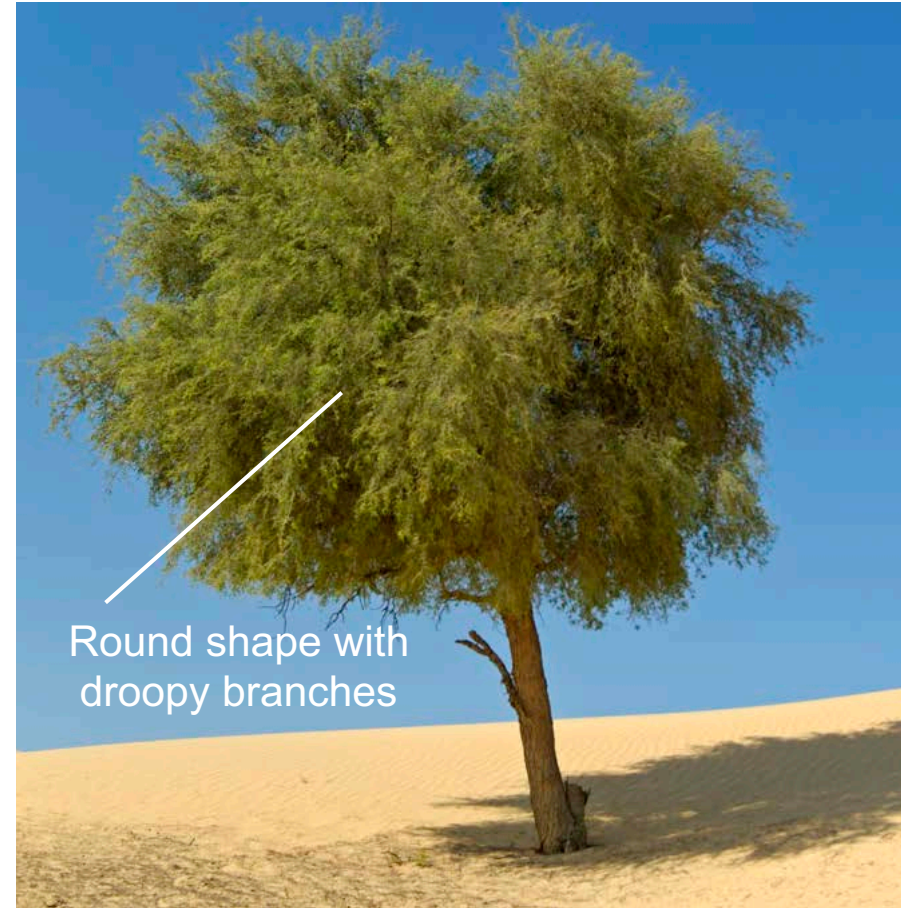

Ghaf / Khejri

Prosopis cineraria

Desert