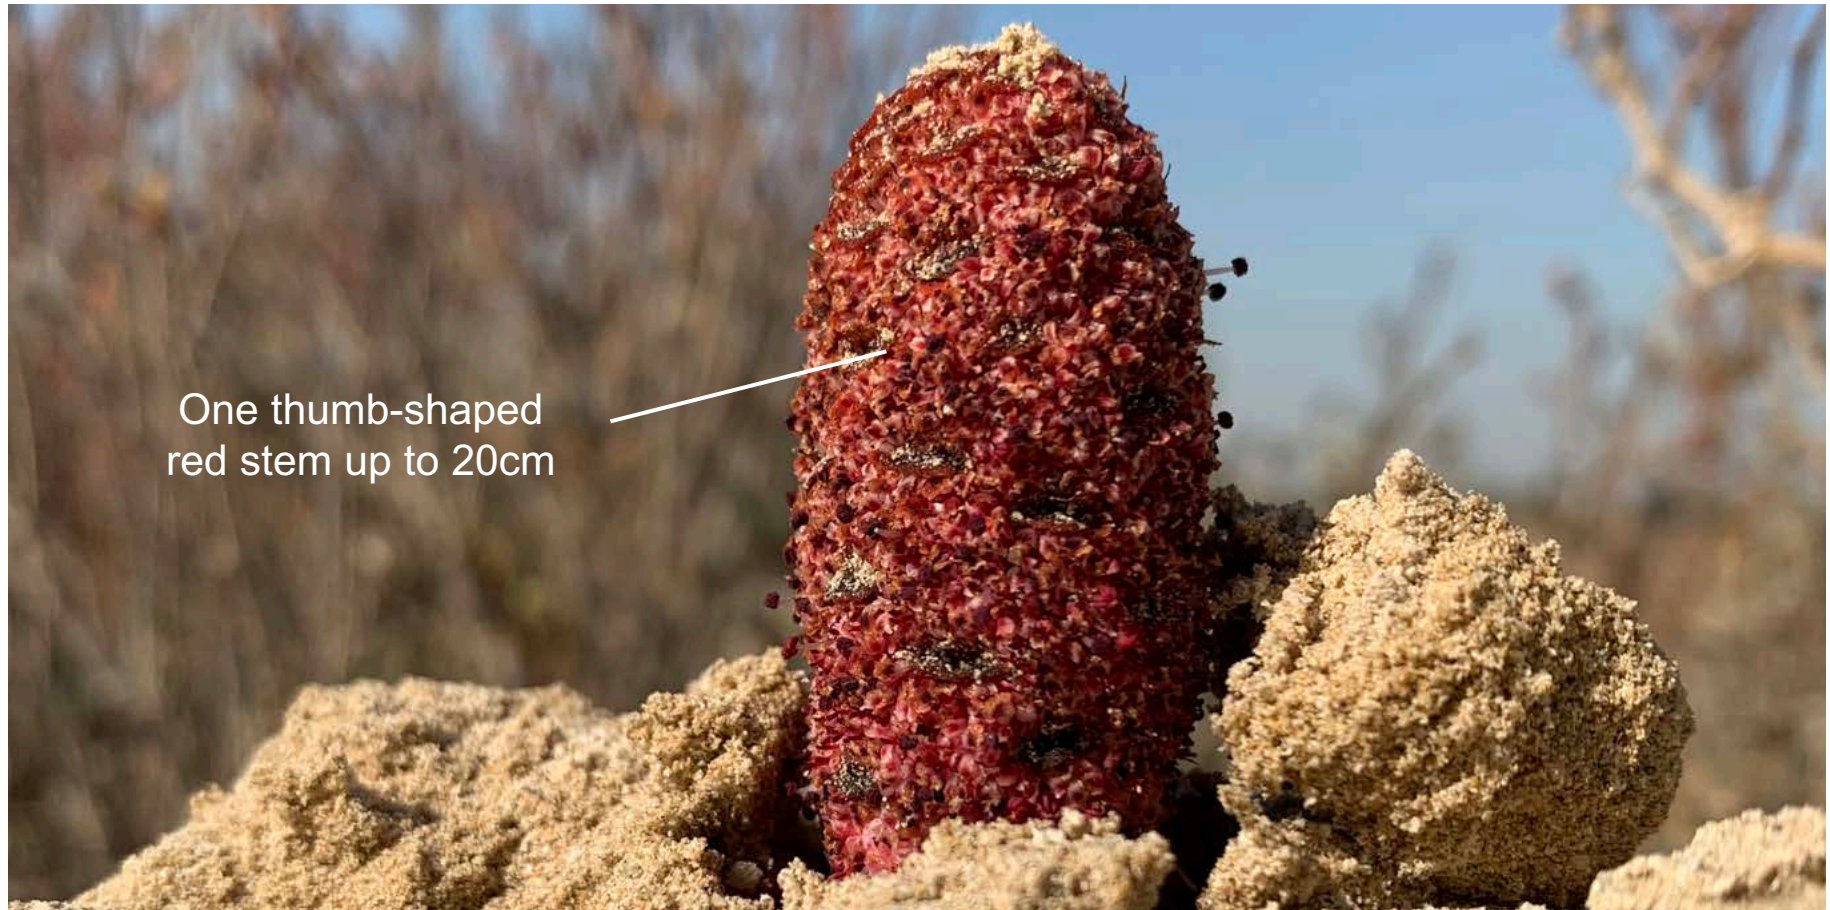

Red Thumb

Cynomorium coccineum

Scrubland

Urban

One thumb-shaped
red stem up to 20cm

Desert Hyacinth

Cistanche tubulosa

Scrubland

By the sea

Trumpet shaped flowers.
Can be purplish