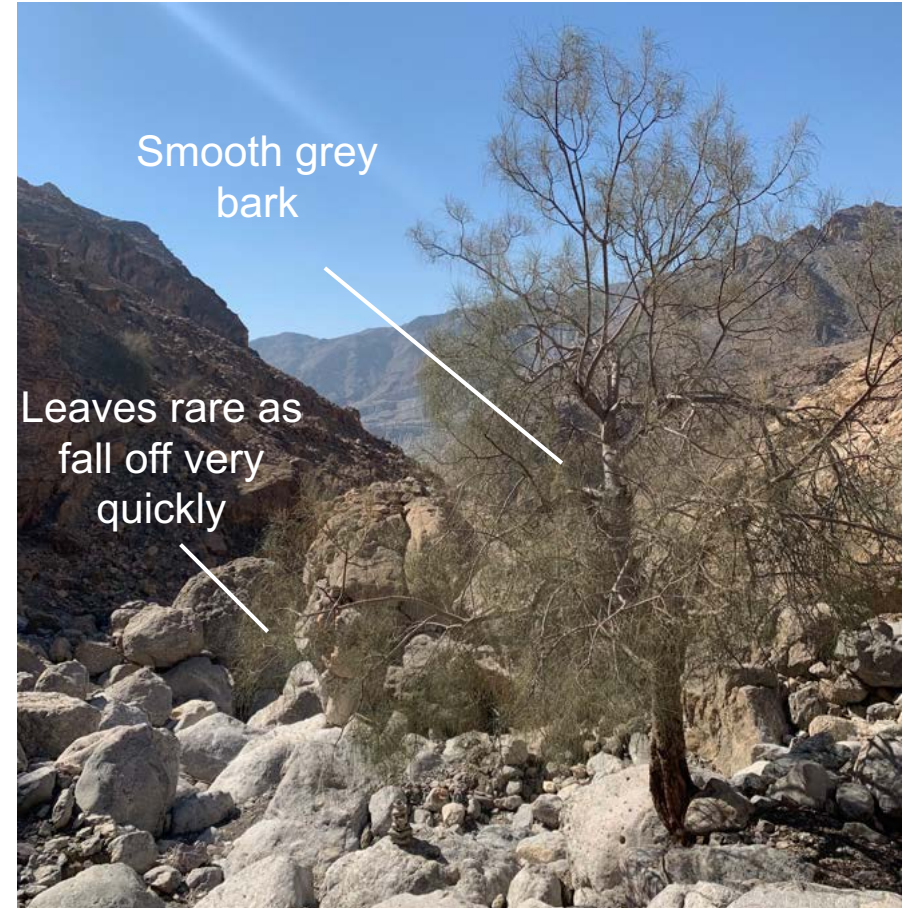

Wild drumstick tree

Moringa peregrina Mountains & Wadis