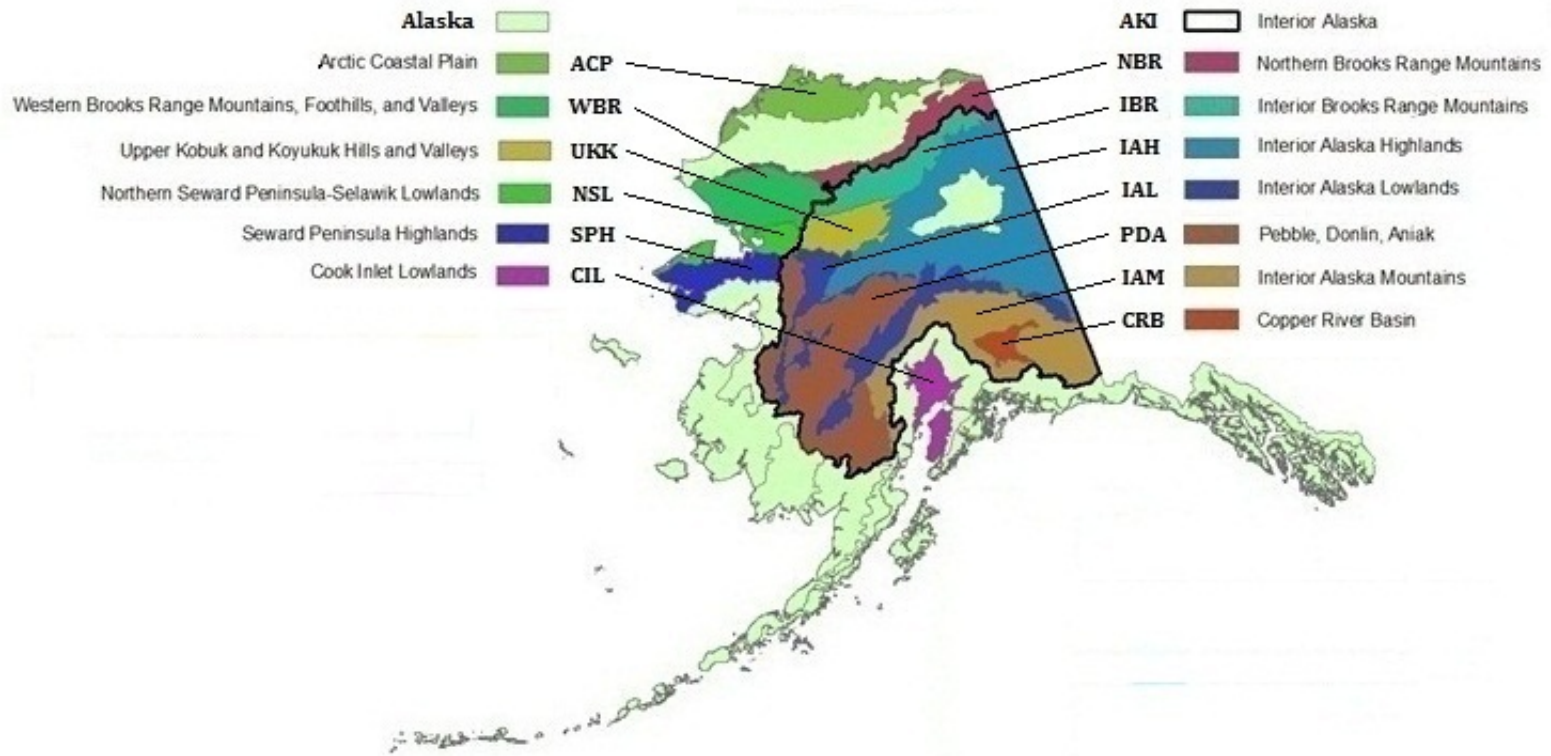

ALASKA 2014 SUBREGIONAL WETLAND PLANT LISTS