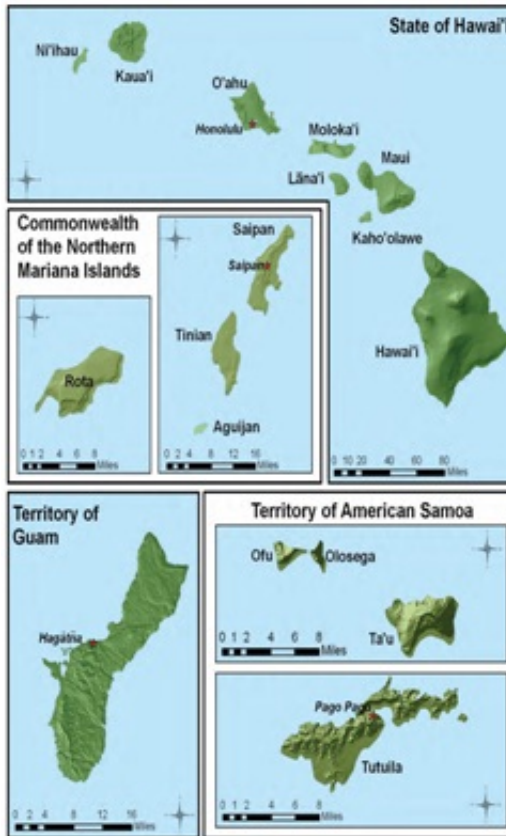

SOUTH PACIFIC ISLANDS 2014 SUBREGIONAL WETLAND PLANT LIST