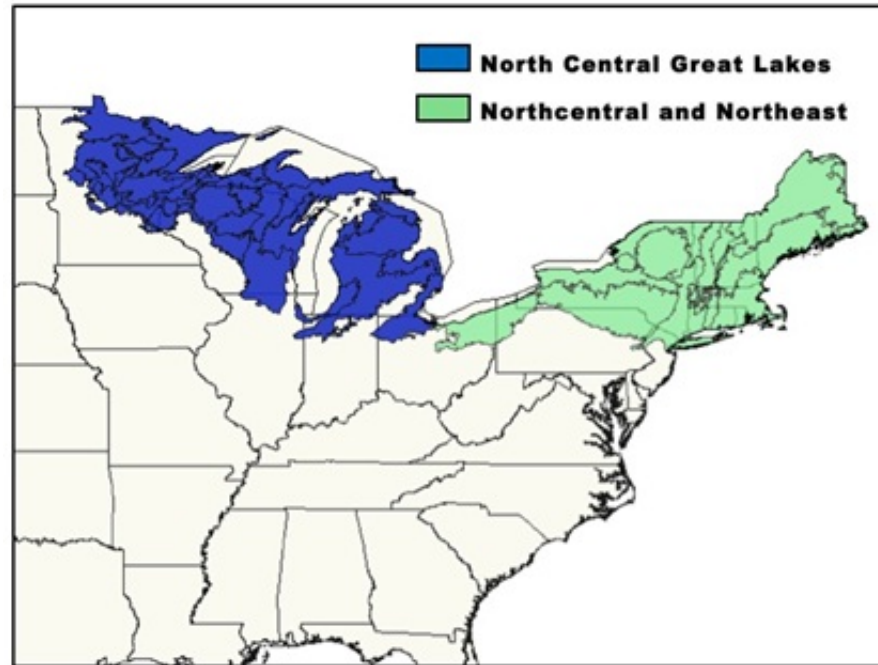

Approved for public release; distribution is unlimited.

**Typha latifolia L. (Broad-Leaf Cat-Tail) Adolf Ceska**

**NORTHCENTRAL GREAT LAKES  
2014 SUBREGIONAL WETLAND PLANT LIST**

Scientific Name	Authorship	Subregion	NCNE	Common Name
<i>Populus tremuloides</i>	Michx.	NGL = FAC	FACU	Quaking Aspen
<i>Rubus idaeus</i>	L.	NGL = FAC	FACU	Common Red Raspberry