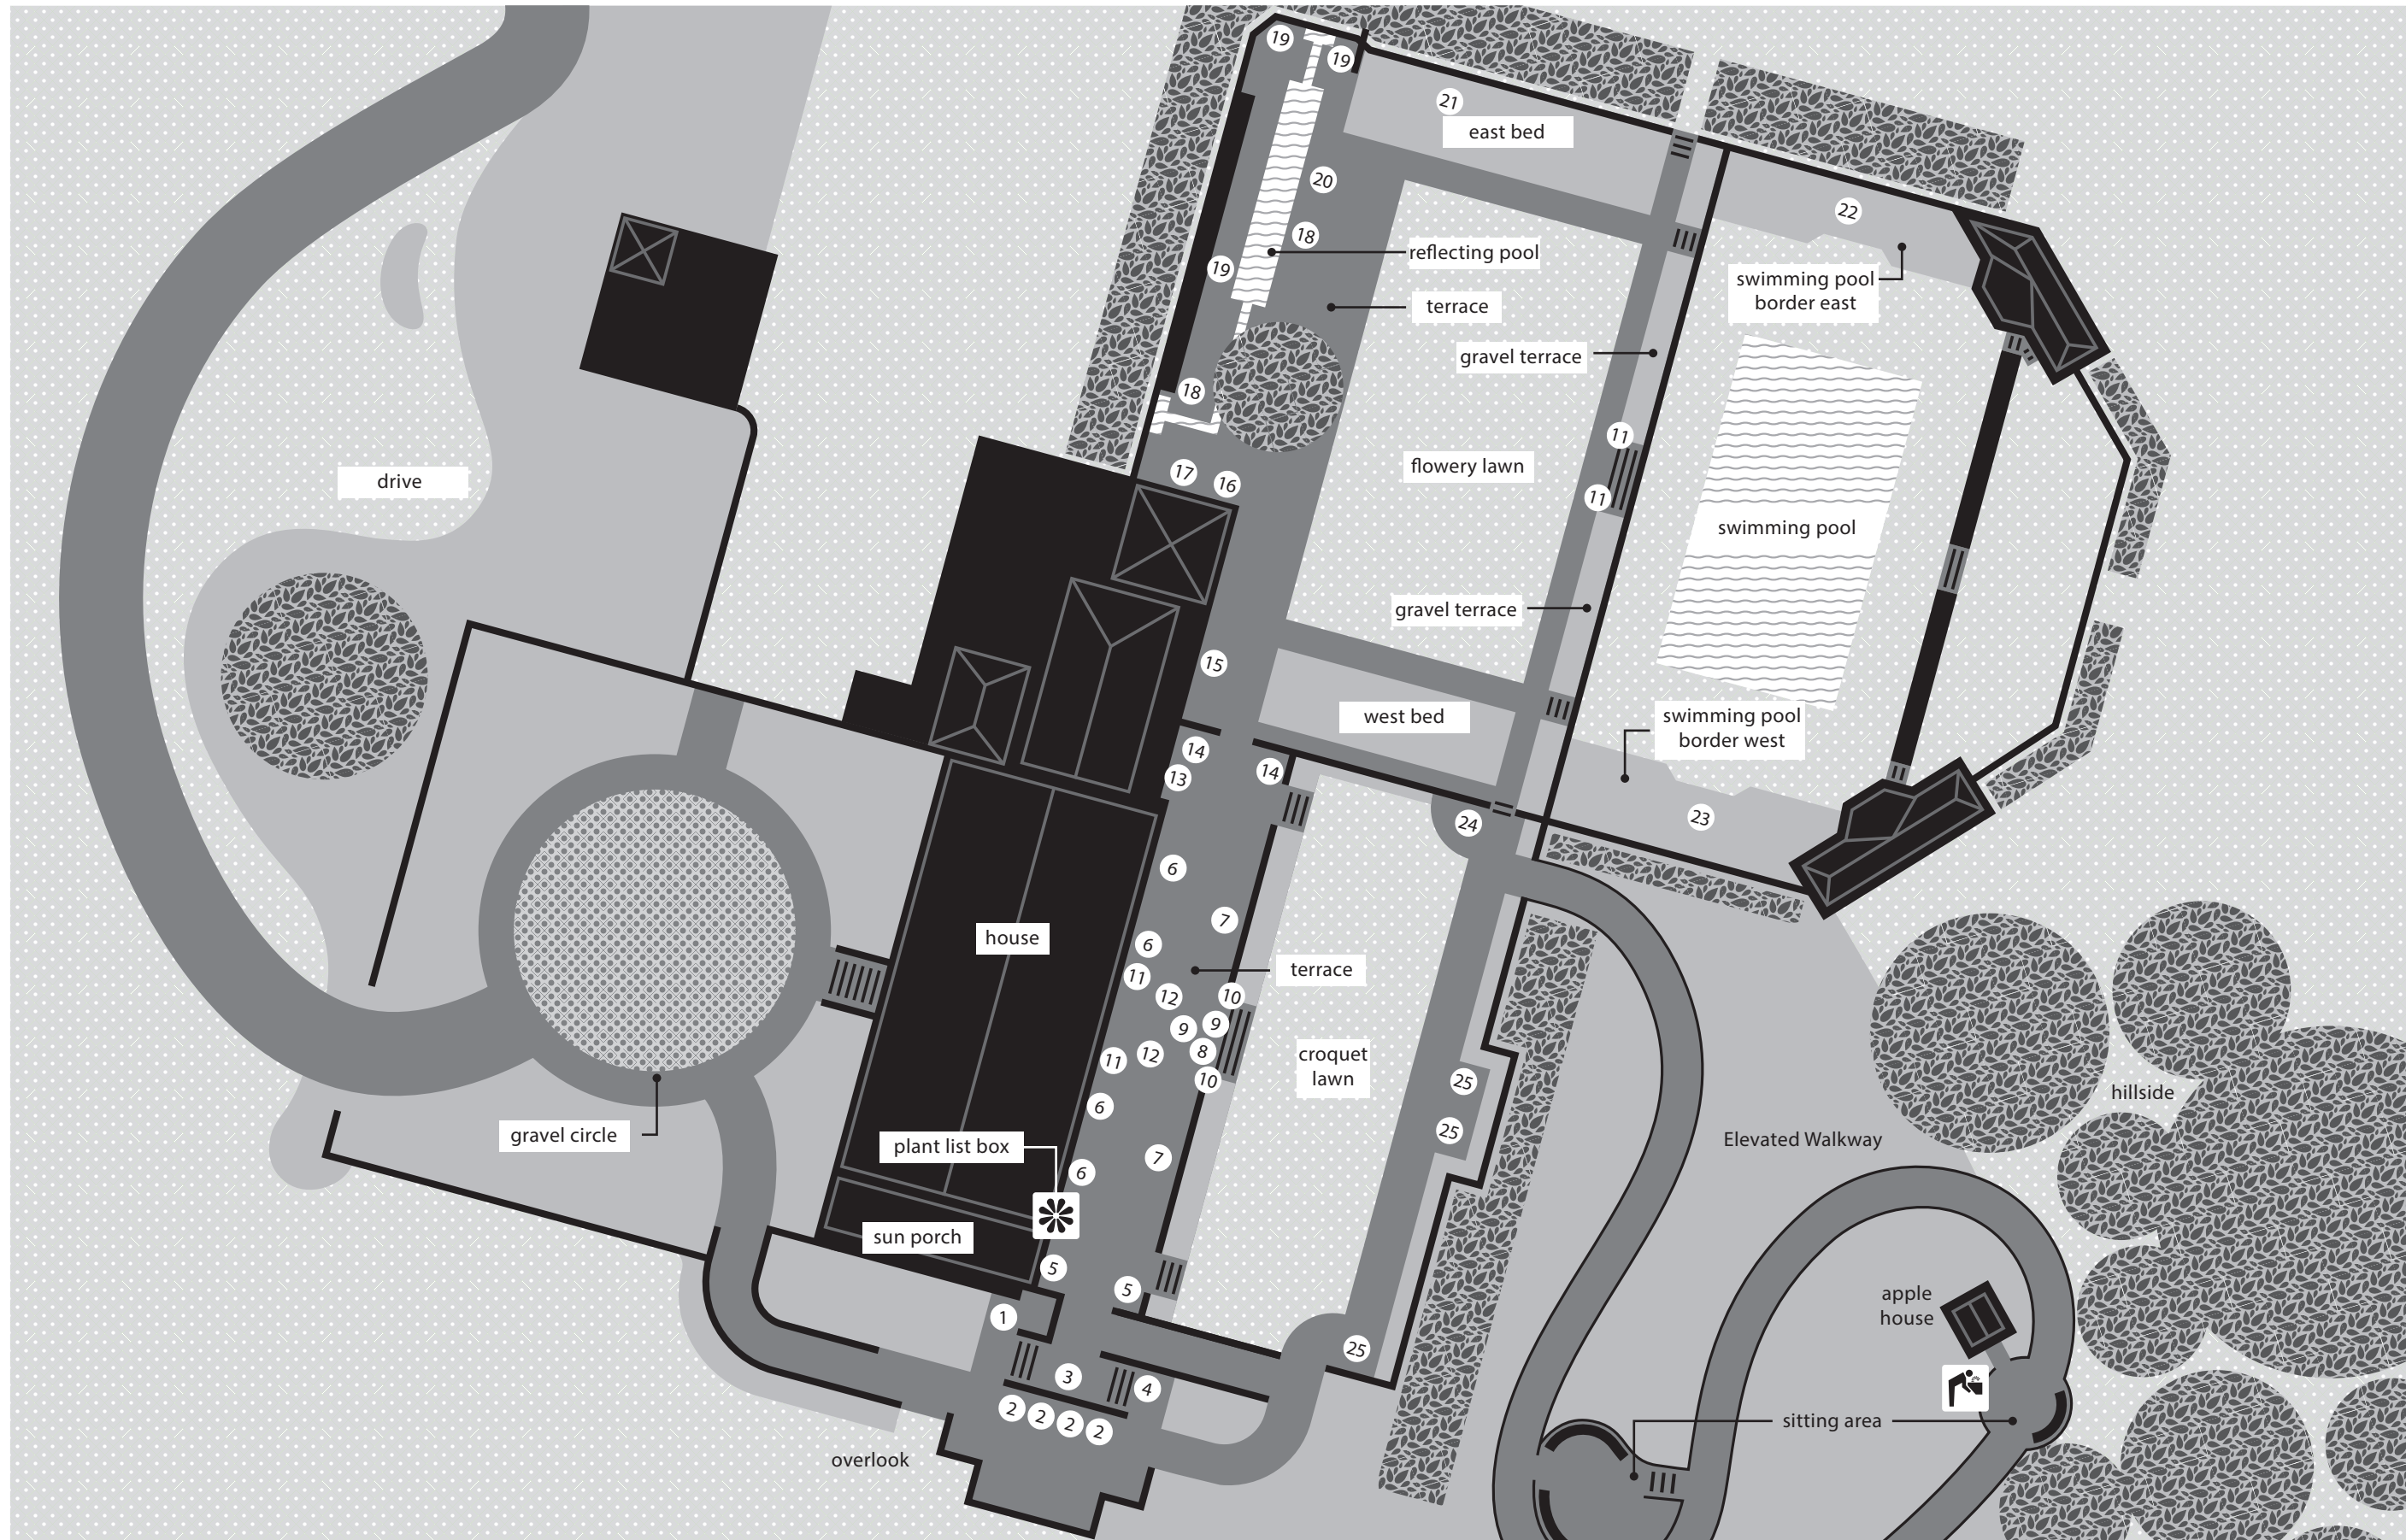

- lawn
- planting beds
- water
- walkways
- structures
- hedge & trees
- gravel

The Chanticleer staff is available to help with plant related questions.

overlook

1. Brunnera macrophylla 'Alexandria'
Dicentra 'AMORE™ Rose'
Ipheion 'Alberto Castillo'
Isotoma fluviatilis
Phlox divaricata 'Blue Moon'
Polemonium caeruleum 'Brise
d'Anjou'
2. Chamelaucium uncinatum 'My Sweet
Sixteen'
Lobularia maritima 'Clear Crystal®'
Lavender Shades'