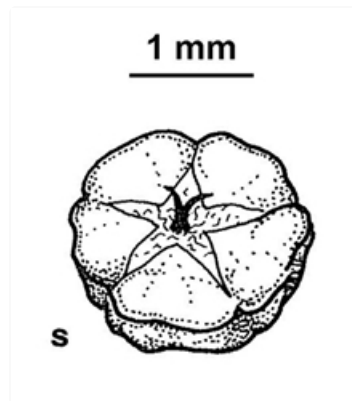

# Plants of South Eastern New South Wales

Stem with wingless seed cases. Australian Plant Image Index, photographer Murray Fagg, Carnarvon National Park, Qld

Winged seed case. Australian Plant Image Index, photographer Murray Fagg, Eurabba State Forest N of Terra

Shrub. Australian Plant Image Index, photographer Murray Fagg, Carnarvon National Park

Line drawing. s. seed case. MMBir, National Herbarium of Victoria, © 2021 Royal Botanic Gardens Board

## Notes

**Shrub** to about 1 m high and wide. Stems sparsely hairy when young. Leaves often sparse, **alternating** up the stems, flattened cylindrical, 0.2–1 cm long, 0.5 mm wide, **glaucous** to sparsely hairy. Flowers small, tubular, with 5 '**petals**', hairless or the margins of the '**petals**' fringed. Flowers single, but crowded into leafy **spikes** at the ends of the branchlets. Seed cases thick discs, 1.5–7 mm in diameter, flat or slightly convex at the tips, thin-walled, slightly open at the tips, hairless to slightly hairy, dark brown when dry. Horizontal **wing** may or may not be developed; when present, the wing **entire** or lobed, margin finely scalloped, with a radial slit.