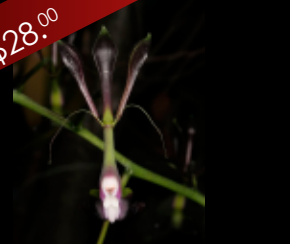

Epidendrum melanopophyream 'Flor Grande'

Temperature: Warm to Intermediate	Potted or Mounted: Potted
Humidity: Medium	Plant size: Height up to 40 cms
Light: Medium to good	Flower size: 7 cms
Ventilation: High	Flowering season: -

Price:
US$28.00