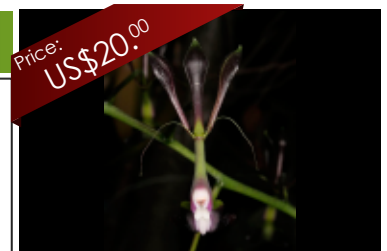

Epidendrum melanoporphyreum

Temperature: Warm to Intermediate	Potted or Mounted: Potted
Humidity: Medium	Plant size: Height up to 40 cms
Light: Medium to Good	Flower size: Expected 4 cms flowers, black color
Ventilation: High	Flowering season: -