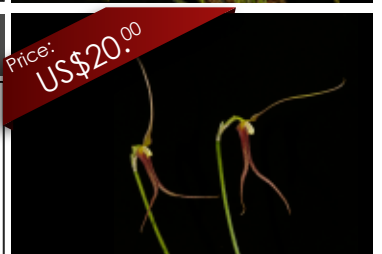

Masdevallia don-quiote

Temperature: Intermediate - Cool Potted or Mounted: Potted
Humidity: High Plant size: Height up to 15 cms
Light: Good Flower size: 7 cms flowers
Ventilation: High Flowering season: -

Price:
US$20.00