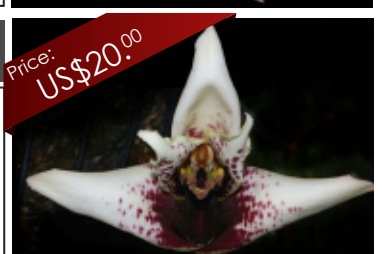

Maxillaria sanderiana (One of the nicest Maxillaria species)

Temperature: Intermediate Potted or Mounted: Potted
Humidity: Medium Plant size: Height up to 45 cms
Light: Medium Flower size: 11 cms across
Ventilation: High Flowering season: -

Price:
US$20.00