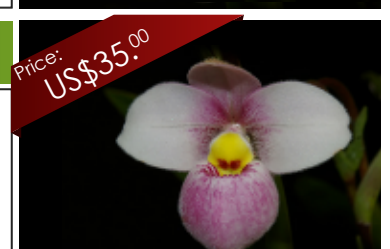

Phragmipedium schlimii '0055'

Temperature: Intermediate Potted or Mounted: Potted
Humidity: High Plant size: Height up to 25 cms
Light: Good Flower size: 6 cms across.
Ventilation: High Flowering season: -