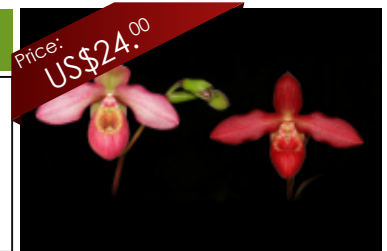

Phragmipedium (Elizabeth Castle x Memoria Dick Clements)

Temperature: Intermediate
Humidity: High
Light: Good
Ventilation: High

Potted or Mounted: Potted
Plant size: Height up to 35 cms
Flower size: 12 cms across.
Flowering season: -