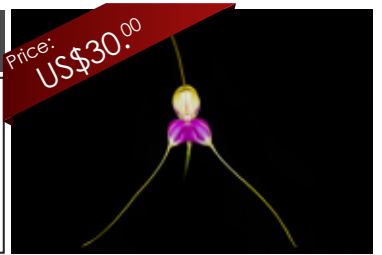

Price:
US\$30.00

Masdevallia datura

Temperature: Intermediate - cold Potted or Mounted: Potted
Humidity: High Plant size: Height up to 12 cms
Light: Good Flower size: 12 cms flowers on short spikes.
Ventilation: High Flowering season: -