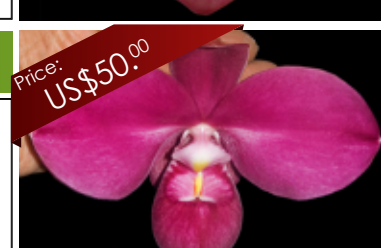

Phragmipedium (kovachii x (kovachii x schlimii) 'Hercules')

Temperature: Intermediate
Humidity: High
Light: Good
Ventilation: High

Potted or Mounted: Potted
Plant size: Height up to 35 cms
Flower size: 12 to 14 cms across
Flowering season: -