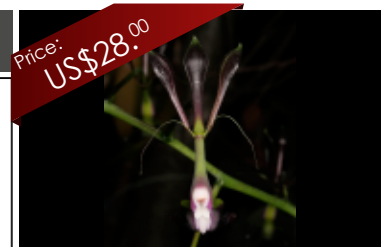

Epidendrum melannoporphyreum (Selected very large flower)

Temperature: Warm to Intermediate	Potted or Mounted: Potted
Humidity: Medium	Plant size: Height up to 40 cms
Light: Medium to Good	Flower size: Expected 4 cms flowers, black color
Ventilation: High	Flowering season: -