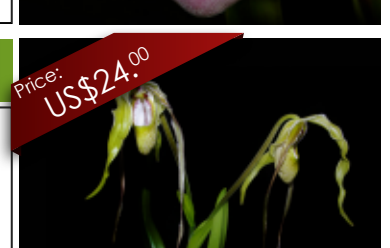

Phragmipedium wallisii

Temperature: Intermediate - Cool Potted or Mounted: Potted
Humidity: High Plant size: Height up to 40 cms
Light: Good Flower size: 45 cms tall.
Ventilation: High Flowering season: -