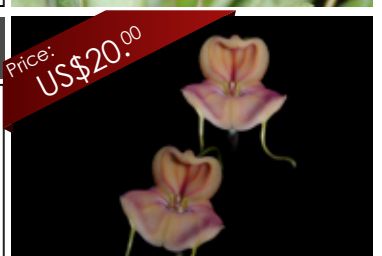

Masdevallia rodolfoi

Temperature: Intermediate Potted or Mounted: Potted
Humidity: Medium Plant size: Height up to 7 cms
Light: Low Flower size: 4 cms across
Ventilation: High Flowering season: -

Price:
US$20.00